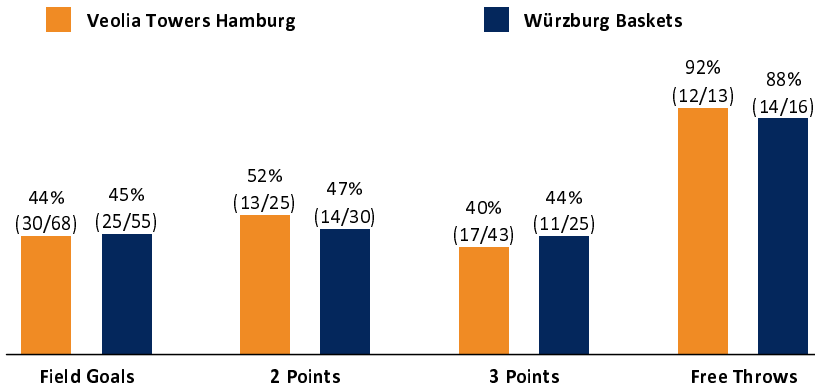

WUE - Würzburg Baskets (Coach: FILIPOVSKI)

No.	Name	Min	PTS	2 Points	3 Points	Field Goals	Free Throws	OR	DR	TR	AS	ST	TO	BS	SB	PF	FD	EFF	+/-	
*0	LIVINGSTON	27:24	18	4/6 (67%)	2/4 (50%)	6/10 (60%)	4/4 (100%)	1	2	3	4					2	3	21	-10	
*1	SELJAAS	33:57	20	3/5 (60%)	4/7 (57%)	7/12 (58%)	2/2 (100%)		3	3	1	1		1		2	4	21	-15	
*6	UGRAI	21:16	8	2/3 (67%)	1/2 (50%)	3/5 (60%)	1/1 (100%)	1	1	2		1	1			4	2	8	-5	
10	DARIUS	26:19	4	1/4 (25%)	0/3 (0%)	1/7 (14%)	2/2 (100%)				3	4	2			2	5	3	-10	
*11	WASHINGTON	27:24	5	1/4 (25%)	1/3 (33%)	2/7 (29%)		1	3	4	3		3		2	2	1	4	-6	
12	BROWN	5:31	0										1			1		-1	-3	
*20	BESS	32:46	13	1/6 (17%)	3/4 (75%)	4/10 (40%)	2/2 (100%)	1	7	8	4	1	4		1	1	2	16	-13	
34	HOFFMANN	6:12	1		0/2 (0%)	0/2 (0%)	1/2 (50%)		3	3			2			2	1	-1	4	
40	WELP	19:11	6	2/2 (100%)		2/2 (100%)	2/3 (67%)		2	2		1	2			4	2	6	-12	
Team / Coach								1	3	4		1				3				
Totals			200:00	75	14/30 (47%)	11/25 (44%)	25/55 (45%)	14/16 (88%)	5	24	29	15	8	16	1	3	20	20	80	-14

HAM	WUE
15 / 23 / 38	5 / 24 / 29
23	Rebounds OR/DR/TR
20	Assists
20	Fouls
12	Fouls Drawn
7	Turnovers
7	Steals
24	Points in the Paint
7	Second Chance Points
11	Fast Break Points
16 (45:29)	Biggest Lead
12-0 (12:0)	Biggest Scoring Run
	Lead Changes: 0
	Times Tied: 0

LEGEND
Min Minutes Played   DR Defensive Rebounds   AS Assists   BS Blocked Shots   PF Fouls   +/- Plus-Minus-Rating
DNP Did Not Play   OR Offensive Rebounds   ST Steals   SB Shots Blocked   FD Fouls Drawn   * Starters
PTS Points   TR Total Rebounds   TO Turnovers   EFF Efficiency = ((PTS + TR + AS + ST + BS) - ((FGA - FGM) + (FTA - FTM) + TO))