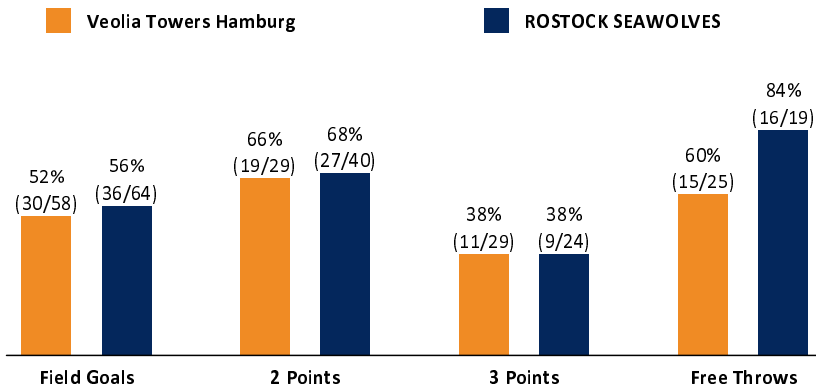

HRO - ROSTOCK SEAWOLVES (Coach: HELD Christian)

No.	Name	Min	PTS	2 Points	3 Points	Field Goals	Free Throws	OR	DR	TR	AS	ST	TO	BS	SB	PF	FD	EFF	+/-	
*2	NELSON Tyler	23:09	13	2/3 (67%)	3/9 (33%)	5/12 (42%)			3	3	2		1		1	3		10	7	
5	CARTER Chris	19:25	4	1/1 (100%)		1/1 (100%)	2/2 (100%)		2	2	5	2	1			3	3	12	13	
*11	GOODWIN Chevez	7:28	0				0/2 (0%)						1			5	1	-3	-6	
*12	SMITH Mike	20:35	8	3/4 (75%)	0/2 (0%)	3/6 (50%)	2/2 (100%)		1	1	4					6	10	-2		
13	LOCKETT Eric	14:55	11	4/5 (80%)		4/5 (80%)	3/3 (100%)		1	1	2			1		1	2	14	14	
*15	AMAIZE Robin	19:29	10	2/4 (50%)	2/3 (67%)	4/7 (57%)		1	3	4	2	2				3		15	-6	
18	GLOGER Till	25:15	12	4/8 (50%)		4/8 (50%)	4/4 (100%)	1	3	4			2		1	2	4	10	4	
19	THEIS Sid-Marlon	15:11	4	2/2 (100%)		2/2 (100%)		1	2	3			2	1		2		6	6	
20	BRADLEY Matt	16:51	4	2/3 (67%)	0/4 (0%)	2/7 (29%)	0/1 (0%)		2	2	1	1	1			3	1	1	4	
*21	ALSTON JR. Derrick	32:06	31	7/9 (78%)	4/6 (67%)	11/15 (73%)	5/5 (100%)		3	3	2	4				1	4	36	18	
22	DREWS Oshane	5:36	0	0/1 (0%)		0/1 (0%)		1		1	1	1	1			1	1	1	3	
Team / Coach								1	1	2							2			
Totals			200:00	97	27/40 (68%)	9/24 (38%)	36/64 (56%)	16/19 (84%)	5	21	26	19	10	9	2	2	24	22	114	11

HAM	HRO
14 / 23 / 37	5 / 21 / 26
17	19
22	24
24	22
20	9
6	10
34	54
26	8
18	16
3 (7:4)	18 (28:46)
9-0 (67:71)	12-0 (14:23)
Lead Changes: 2	
Times Tied: 4	

EASYCREDIT-BBL.DE

Alle offiziellen Statistiken der easyCredit BBL, Daten, Rekorde uvm. gibt es auf easyCredit-BBL.de! Und für unterwegs: die neue offizielle Liga-App, kostenfrei für iOS und Android.

MAGENTASPORT.DE

Keinen Korb mehr verpassen - Alle Spiele der easyCredit Basketball Bundesliga und des MagentaSport BBL Pokals live auf MagentaSport.de

LEGEND
Min Minutes Played   DR Defensive Rebounds   AS Assists   BS Blocked Shots   PF Fouls   +/- Plus-Minus-Rating
DNP Did Not Play   OR Offensive Rebounds   ST Steals   SB Shots Blocked   FD Fouls Drawn   * Starters
PTS Points   TR Total Rebounds   TO Turnovers   EFF Efficiency = ((PTS + TR + AS + ST + BS) - ((FGA - FGM) + (FTA - FTM) + TO))