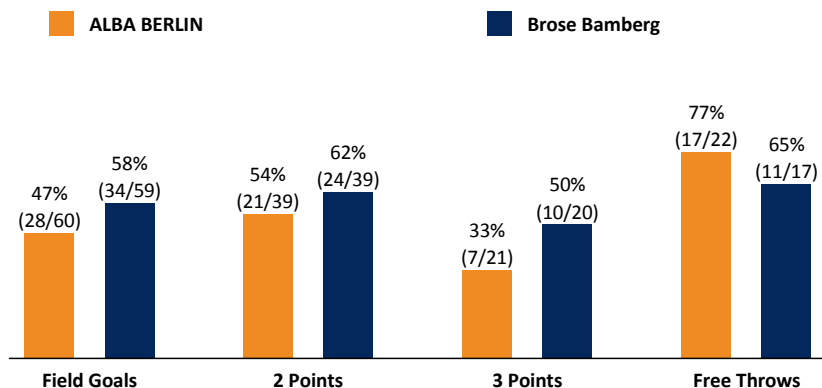

ALBA BERLIN

80 : 89

Brose Bamberg

Referee: MATIP Martin
Umpires: LOTTERMOSER Robert / GUTTING Michael
Commissioner: EICHHORN Christian

Attendance: 13.022
Berlin, Mercedes-Benz Arena, SO 20 NOV 2016, 15:30, Game-ID: 19636

Scoreboard table showing Q1, Q2, Q3, Q4 scores for BER and BAM.

BER - ALBA BERLIN (Coach: CAKI Ahmet)

Main player statistics table for ALBA BERLIN including columns for No., Name, Min, PTS, 2 Points, 3 Points, Field Goals, Free Throws, OR, DR, TOT, AS, ST, TO, BS, SB, PF, FD, EFF, +/-.

BAM - Brose Bamberg (Coach: TRINCHIERI Andrea)

Main player statistics table for BROSE BAMBERG including columns for No., Name, Min, PTS, 2 Points, 3 Points, Field Goals, Free Throws, OR, DR, TOT, AS, ST, TO, BS, SB, PF, FD, EFF, +/-.

Summary table comparing BER and BAM across various statistical categories like Rebounds, Assists, Fouls, etc.

EASycREDIT-BBL.DE

Alle offiziellen Statistiken der easyCredit BBL, Daten, Rekorde uvm.!

EASycREDIT BBL-APPS

News, Stats, Tabelle, Spielplan und vieles mehr, immer dabei! Kostenlos für iOS und Android

LEGEND (C) Captain +/- Plus-Minus-Rating AS Assists BS Blocked Shots DNP Did Not Play DR Defensive Rebounds
EFF Efficiency FD Fouls Drawn Min Minutes Played OR Offensive Rebounds OTx Overtime PF Fouls
PTS Points Qx Quarter Time SB Shots Blocked ST Steals TO Turnovers TOT Total Rebounds