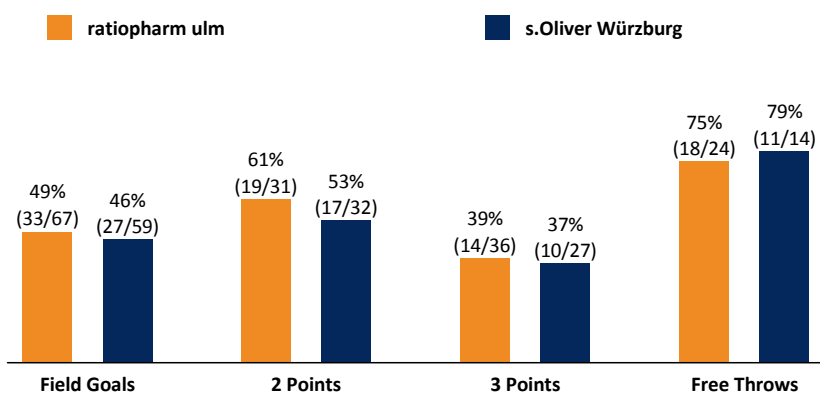

ratiopharm ulm

98 : 75

s.Oliver Würzburg

Referee: BARTH Benjamin
Umpires: LOTTERMOSER Robert / GROLL Julian
Commissioner: SCHENCKING Albert

Attendance: 6.200
Ulm, ratiopharm arena, MI 21 DEZ 2016, 19:00, Game-ID: 19679

Scoreboard table showing Q1, Q2, Q3, Q4 scores for ULM and WUE.

ULM - ratiopharm ulm (Coach: LEIBENATH Thorsten)

Main player statistics table for ULM, including columns for No., Name, Min, PTS, 2 Points, 3 Points, Field Goals, Free Throws, and various rebound/steal metrics.

WUE - s.Oliver Würzburg (Coach: SPRADLEY Douglas)

Main player statistics table for WUE, including columns for No., Name, Min, PTS, 2 Points, 3 Points, Field Goals, Free Throws, and various rebound/steal metrics.

Summary table comparing ULM and WUE across various categories like Rebounds, Assists, Fouls, etc.

EASycREDIT-BBL.DE - Alle offiziellen Statistiken der easyCredit BBL, Daten, Rekorde uvm.!

EASycREDIT BBL-APPS - News, Stats, Tabelle, Spielplan und vieles mehr, immer dabei! Kostenfrei für iOS und Android

TELEKOMBASKETBALL.DE - Keinen Korb mehr verpassen - Alle Spiele der easyCredit BBL LIVE und in HD! Erleben sie jetzt das größte Basketball-Angebot Deutschlands zuhause und mobil!

LEGEND table defining abbreviations for Captain, Plus-Minus-Rating, Assists, Blocked Shots, Did Not Play, Defensive Rebounds, etc.