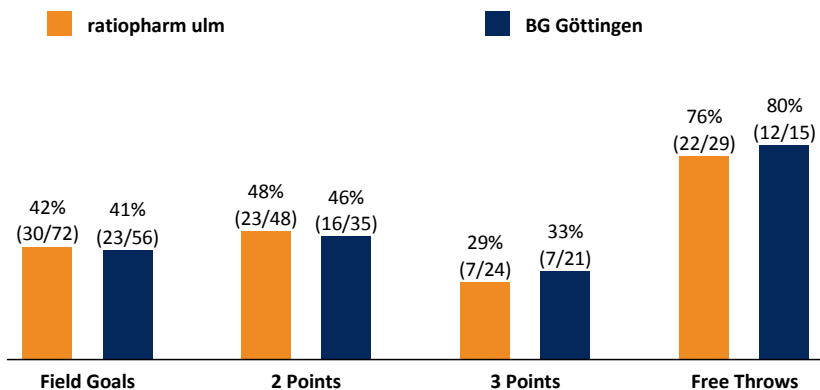

ratiopharm ulm

89 : 65

BG Göttingen

Referee: PANTHER Anne
Umpires: ARIK Tamer / BOHN N
Commissioner: DIETERICH Sascha

Attendance: 6.200
Ulm, ratiopharm arena, FR 30 DEZ 2016, 18:00, Game-ID: 19698

Scoreboard table showing quarter scores for ULM and GOT.

ULM - ratiopharm ulm (Coach: LEIBENATH Thorsten)

Main player statistics table for ULM, including columns for Name, Min, PTS, 2 Points, 3 Points, Field Goals, Free Throws, and various advanced stats.

GOT - BG Göttingen (Coach: ROJAKKERS Johan)

Main player statistics table for GOT, including columns for Name, Min, PTS, 2 Points, 3 Points, Field Goals, Free Throws, and various advanced stats.

Summary statistics table comparing ULM and GOT across categories like Rebounds, Assists, Fouls, Turnovers, Steals, etc.