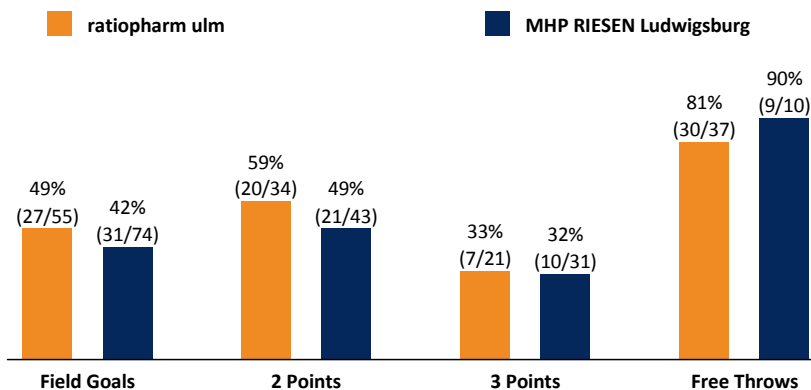

LUD - MHP RIESEN Ludwigsburg (Coach: PATRICK John)

No.	Name	Min	PTS	2 Points	3 Points	Field Goals	Free Throws	OR	DR	TOT	AS	ST	TO	BS	SB	PF	FD	EFF	+/-	
2	HAMMONDS Clifford	36:42	14	4/6 (67%)	2/7 (29%)	6/13 (46%)			2	2	6					4	2	15	-9	
1	KENNEDY David Johnelle	22:52	6	2/4 (50%)	0/1 (0%)	2/5 (40%)	2/2 (100%)		3	3	5	1	4	1		5	2	9	-18	
32	THIEMANN Johannes	13:22	4	2/6 (33%)		2/6 (33%)		2	1	3			1			3	1	2	-19	
4	McCRAE David	11:49	0						1	1		1		1		1	2	3	-11	
6	MARTIN Kelvin	10:50	6	3/3 (100%)	0/1 (0%)	3/4 (75%)			2	2			1			1		6	-6	
10	TRICE Roderick	27:37	7	2/4 (50%)	1/7 (14%)	3/11 (27%)			5	5	4	1	1			1	2	8	-3	
7	CRAWFORD Drew	21:43	13	2/4 (50%)	3/6 (50%)	5/10 (50%)		2	1	3	1		2			3	2	10	6	
33	TOPPERT Chad	19:16	12	0/1 (0%)	3/7 (43%)	3/8 (38%)	3/3 (100%)	1	1	2	1					2	1	10	-4	
45	COOLEY Jack	19:06	14	5/12 (42%)		5/12 (42%)	4/4 (100%)	4	2	6	1	2	1	1	1	4	5	16	3	
35	LOESING Brad	11:27	3	0/1 (0%)	1/2 (50%)	1/3 (33%)			1	1	2					4		4	5	
12	BREUNIG Martin	5:16	2	1/2 (50%)		1/2 (50%)	0/1 (0%)	1		1			1		1	1	1	0	6	
17	SERIC Mateo	DNP																		
Team / Coach								3	4	7			1		2					
Totals			200:00	81	21/43 (49%)	10/31 (32%)	31/74 (42%)	9/10 (90%)	13	23	36	20	5	12	3	2	31	18	89	-10

ULM	LUD
7 / 30 / 37	13 / 23 / 36
19	20
18	31
26	18
18	12
5	5
34	38
10	14
12	6
24 (68:44)	0 (2:2)
17-0 (59:39)	9-0 (15:15)
	Lead Changes: 0
	Times Tied: 4

EASycREDIT-BBL.DE

Alle offiziellen Statistiken der easyCredit BBL, Daten, Rekorde uvm.!

EASycREDIT BBL-APPS

News, Stats, Tabelle, Spielplan und vieles mehr, immer dabei! Kostenfrei für iOS und Android

TELEKOMBASKETBALL.DE

Keinen Korb mehr verpassen - Alle Spiele der easyCredit BBL LIVE und in HD! Erleben sie jetzt das größte Basketball-Angebot Deutschlands zuhause und mobil! www.telekombasketball.de

LEGEND

(C) Captain   +/- Plus-Minus-Rating   AS Assists   BS Blocked Shots   DNP Did Not Play   DR Defensive Rebounds
EFF Efficiency   FD Fouls Drawn   Min Minutes Played   OR Offensive Rebounds   OTx Overtime   PF Fouls
PTS Points   Qx Quarter Time   SB Shots Blocked   ST Steals   TO Turnovers   TOT Total Rebounds