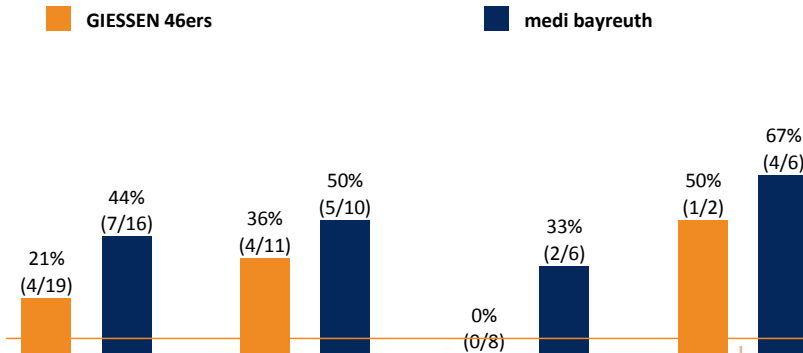

GIESSEN 46ers

9 : 20

medi bayreuth

Referee: CLEMENS Fritz
Umpires: RODRIGUEZ Tony / GROLL Julian
Commissioner:

Gießen, Sporthalle Gießen-Ost, SA 22 OKT 2016, 20:30, Game-ID: 19598

Scoreboard table showing Q1, Q2, Q3, Q4 scores for GIE and BAY.

GIE - GIESSEN 46ers (Coach: WUCHERER Denis)

Main player statistics table for GIESSEN 46ers including columns for No., Name, Min, PTS, 2 Points, 3 Points, Field Goals, Free Throws, OR, DR, TOT, AS, ST, TO, BS, SB, PF, FD, EFF, +/-.

BAY - medi bayreuth (Coach: KORNER Raoul)

Main player statistics table for medi bayreuth including columns for No., Name, Min, PTS, 2 Points, 3 Points, Field Goals, Free Throws, OR, DR, TOT, AS, ST, TO, BS, SB, PF, FD, EFF, +/-.

Summary comparison table between GIE and BAY for various statistics like Rebounds, Assists, Fouls, Turnovers, Steals, Points in the Paint, etc.

Advertisement banner for eCREDIT-BBL.DE, EA3, Licher, LOTTO Hessen, SPARKASSE GIESSEN, SWG, and VOLKSBANK MITTELHESSEN.

LEGEND (C) Captain, +/- Plus-Minus-Rating, AS Assists, BS Blocked Shots, DNP Did Not Played, DR Defensive Rebounds, EFF Efficiency, FD Fouls Drawn, Min Minutes Played, OR Offensive Rebounds, OTx Overtime, PF Fouls, PTS Points, Qx Quarter Time, SB Shots Blocked, ST Steals, TOT Total Rebounds