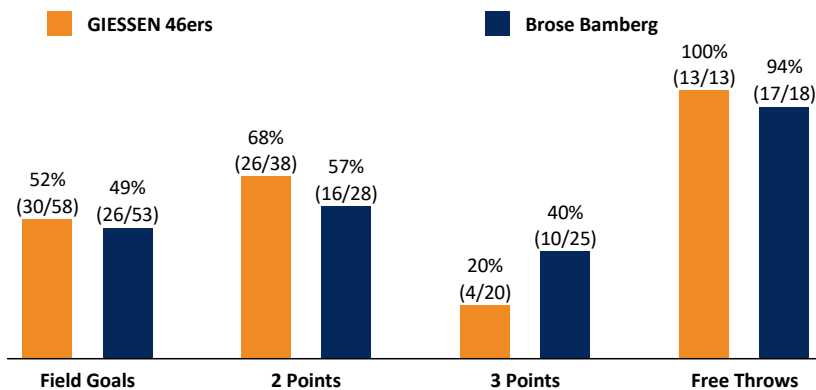

BAM - Brose Bamberg (Coach: TRINCHIERI Andrea)

No.	Name	Min	PTS	2 Points	3 Points	Field Goals	Free Throws	OR	DR	TOT	AS	ST	TO	BS	SB	PF	FD	EFF	+/-	
6	ZISIS Nikolaos	34:25	18	2/4 (50%)	4/8 (50%)	6/12 (50%)	2/2 (100%)	1	1	2	6	2	2		1		6	20	1	
1	CAUSEUR Fabien	30:07	12	2/3 (67%)	2/3 (67%)	4/6 (67%)	2/2 (100%)		4	4	2	1	1			2	4	16	11	
4	MELLI Nicolo	21:54	4	2/3 (67%)	0/2 (0%)	2/5 (40%)		1	4	5	3		2			4	1	7	0	
33	HECKMANN Patrick	20:32	0	0/2 (0%)		0/2 (0%)			3	3	1				1	1		2	5	
43	RADOSEVIC Leon	14:07	2	0/1 (0%)		0/1 (0%)	2/2 (100%)	1		1	1		1			3	1	2	2	
10	THEIS Daniel	25:53	12	4/7 (57%)		4/7 (57%)	4/4 (100%)	2	4	6			1			2	4	14	0	
12	LO Maodo	21:40	10	2/3 (67%)	2/4 (50%)	4/7 (57%)			1	1	2	1	1					10	-6	
21	MILLER Darius	16:56	20	4/4 (100%)	2/5 (40%)	6/9 (67%)	6/6 (100%)		1	1	1		2	1		4	4	18	-3	
8	STAIGER Lucca	9:55	0		0/3 (0%)	0/3 (0%)					1							-2	-6	
7	NIKOLIC Aleksej	4:31	1	0/1 (0%)		0/1 (0%)	1/2 (50%)				1		1			2	3	-1	6	
25	KRATZER Leon	DNP																		
Team / Coach								2	2	4			1							
Totals			200:00	79	16/28 (57%)	10/25 (40%)	26/53 (49%)	17/18 (94%)	7	20	27	18	4	12	1	2	18	23	89	2

GIE	BAM
7 / 18 / 25	7 / 20 / 27
16	Rebounds
23	Assists
18	Fouls
7	Fouls Drawn
6	Turnovers
36	Steals
4	Points in the Paint
6	Second Chance Points
21 (32:11)	Fast Break Points
13-0 (21:8)	Biggest Lead
	Biggest Scoring Run
	Lead Changes: 13
	Times Tied: 6

EASycREDIT-BBL.DE

Alle offiziellen Statistiken der easyCredit BBL, Daten, Rekorde uvm.!

EASycREDIT BBL-APPS

News, Stats, Tabelle, Spielplan und vieles mehr, immer dabei! Kostenfrei für iOS und Android

TELEKOMBASKETBALL.DE

Keinen Korb mehr verpassen - Alle Spiele der easyCredit BBL LIVE und in HD! Erleben sie jetzt das größte Basketball-Angebot Deutschlands zuhause und mobil! www.telekombasketball.de

LEGEND

(C) Captain   +/- Plus-Minus-Rating   AS Assists   BS Blocked Shots   DNP Did Not Play   DR Defensive Rebounds
EFF Efficiency   FD Fouls Drawn   Min Minutes Played   OR Offensive Rebounds   OTx Overtime   PF Fouls
PTS Points   Qx Quarter Time   SB Shots Blocked   ST Steals   TO Turnovers   TOT Total Rebounds