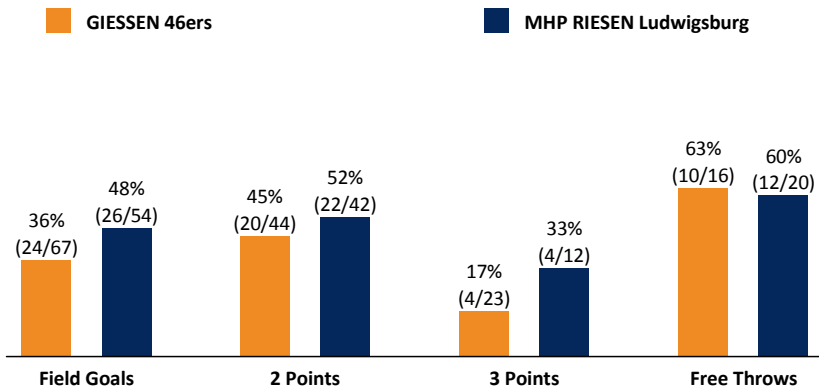

GIESSEN 46ers

62 : 68 MHP RIESEN Ludwigsburg

Referee: KRAUSE Oliver
Umpires: HEGEMANN Jens / BAERTSCH Oliver
Commissioner: SLEDZ Uli

Attendance: 3.567
Gießen, Sporthalle Gießen-Ost, SA 10 DEZ 2016, 20:30, Game-ID: 19658

Scoreboard table showing Q1, Q2, Q3, Q4 scores for GIE and LUD.

GIE - GIESSEN 46ers (Coach: WUCHERER Denis)

Main player statistics table for GIESSEN 46ers including columns for No., Name, Min, PTS, 2 Points, 3 Points, Field Goals, Free Throws, OR, DR, TOT, AS, ST, TO, BS, SB, PF, FD, EFF, +/-.

LUD - MHP RIESEN Ludwigsburg (Coach: PATRICK John)

Main player statistics table for MHP RIESEN Ludwigsburg including columns for No., Name, Min, PTS, 2 Points, 3 Points, Field Goals, Free Throws, OR, DR, TOT, AS, ST, TO, BS, SB, PF, FD, EFF, +/-.

Summary statistics table comparing GIE and LUD across categories like Rebounds, Assists, Fouls, Turnovers, Steals, Points in the Paint, etc.

EASycREDIT-BBL.DE
Alle offiziellen Statistiken der easyCredit BBL, historische Daten, Rekorde uvm.!

EASycREDIT-BBL-APPS
News, Stats, Tabelle, Spielplan und vieles mehr, immer dabei! Kostenfrei für iOS und Android.

LEGEND
(C) Captain +/- Plus-Minus-Rating AS Assists BS Blocked Shots DNP Did Not Play DR Defensive Rebounds
EFF Efficiency FD Fouls Drawn Min Minutes Played OR Offensive Rebounds OTx Overtime PF Fouls
PTS Points Qx Quarter Time SB Shots Blocked ST Steals TO Turnovers TOT Total Rebounds