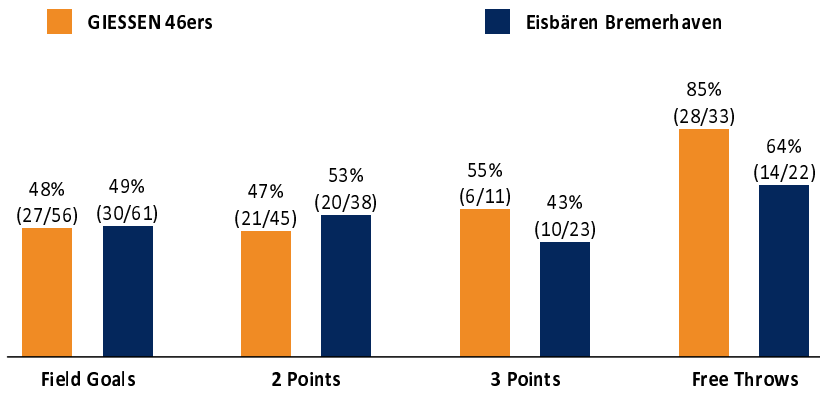

GIESSEN 46ers

88 : 84 Eisbären Bremerhaven

Referee: REITER Moritz
Umpires: KATTUR Radeesh / FRISCHMUTH Sven
Commissioner: SLEDZ Uli

Attendance: 3.3
Gießen, Sporthalle Gießen-Ost, SA 11 MRZ 2017, 20:30, Game-ID: 197

Summary table showing scores by quarter (Q1-Q4) for GIE and BRE.

GIE - GIESSEN 46ers (Coach: WUCHERER Denis)

Main player statistics table for GIESSEN 46ers including columns for No., Name, Min, PTS, 2 Points, 3 Points, Field Goals, Free Throws, and various advanced stats.

BRE - Eisbären Bremerhaven (Coach: MACHOWSKI Sebastian)

Main player statistics table for Eisbären Bremerhaven including columns for No., Name, Min, PTS, 2 Points, 3 Points, Field Goals, Free Throws, and various advanced stats.

Summary table comparing GIE and BRE on various team statistics such as Rebounds, Assists, Fouls, Turnovers, Steals, Points in the Paint, Second Chance Points, Fast Break Points, Biggest Lead, Biggest Scoring Run, Lead Changes, and Times Tied.

EASYCREDIT-BBL.DE
Alle offiziellen Statistiken der easyCredit BBL, Daten, Rekorde uvm.!

EASYCREDIT BBL-APPS
News, Stats, Tabelle, Spielplan und vieles mehr, immer dabei!
Kostenfrei für iOS und Android

TELEKOMBASKETBALL.DE
Keinen Korb mehr verpassen - Alle Spiele der easyCredit BBL LIVE und in HD! Erleben sie jetzt das größte Basketball-Angebot Deutschlands zuhause und mobil! www.telekombasketball.de

LEGEND (C) Captain +/- Plus-Minus-Rating AS Assists BS Blocked Shots DNP Did Not Play DR Defensive Rebounds