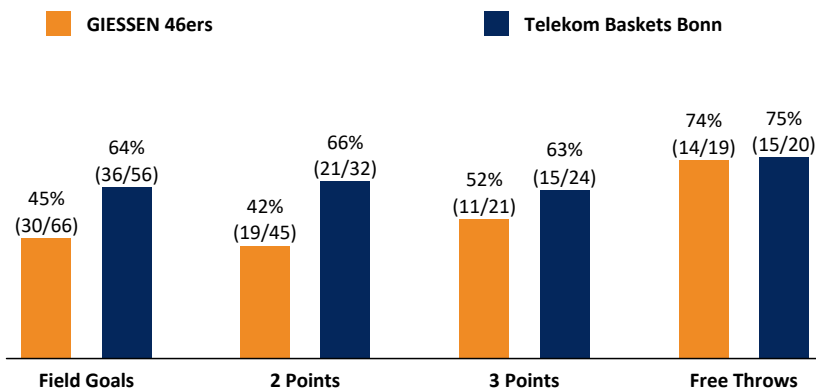

GIESSEN 46ers

85 : 102

Telekom Baskets Bonn

Referee: MATIP Martin
Umpires: PANTHER Anne / BITTNER Steve
Commissioner: CONERS Volker

Attendance: 3.752
Gießen, Sporthalle Gießen-Ost, FR 28 APR 2017, 20:30, Game-ID: 19840

Scoreboard table showing quarter scores for GIE and BON.

GIE - GIESSEN 46ers (Coach: WUCHERER Denis)

Main player statistics table for GIESSEN 46ers including columns for No., Name, Min, PTS, 2 Points, 3 Points, Field Goals, Free Throws, and various rebound/assist metrics.

BON - Telekom Baskets Bonn (Coach: KRUNIC Predrag)

Main player statistics table for Telekom Baskets Bonn including columns for No., Name, Min, PTS, 2 Points, 3 Points, Field Goals, Free Throws, and various rebound/assist metrics.

Summary table comparing GIE and BON across various statistical categories like Rebounds, Assists, Fouls, etc.

EASYCREDIT-BBL.DE

Alle offiziellen Statistiken der easyCredit BBL, Daten, Rekorde uvm.!

EASYCREDIT BBL-APPS

News, Stats, Tabelle, Spielplan und vieles mehr, immer dabei! Kostenfrei für iOS und Android

TELEKOMBASKETBALL.DE

Keinen Korb mehr verpassen - Alle Spiele der easyCredit BBL LIVE und in HD! Erleben sie jetzt das größte Basketball-Angebot Deutschlands zuhause und mobil! www.telekombasketball.de

LEGEND table defining abbreviations for various basketball statistics like Captain, Plus-Minus-Rating, Assists, etc.