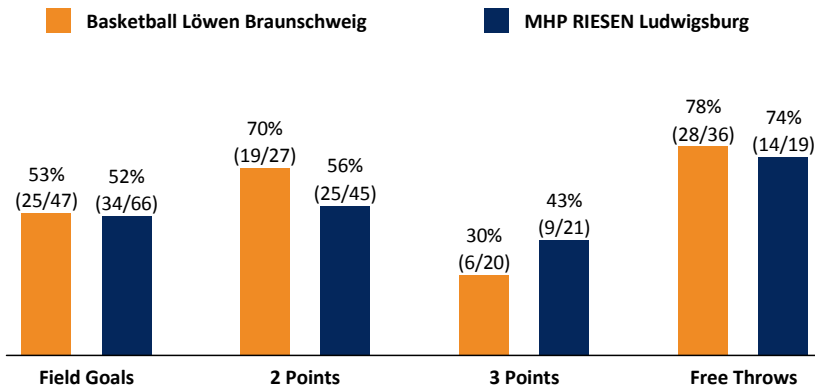

LUD - MHP RIESEN Ludwigsburg (Coach: PATRICK John)

No.	Name	Min	PTS	2 Points	3 Points	Field Goals	Free Throws	OR	DR	TOT	AS	ST	TO	BS	SB	PF	FD	EFF	+/-	
3	COTTON Tekele	32:44	15	3/6 (50%)	3/5 (60%)	6/11 (55%)			3	3	4	3	3		1	2	1	17	14	
11	WASHPUN Wes	32:10	10	0/3 (0%)	2/5 (40%)	2/8 (25%)	4/4 (100%)		2	2	4	1	1		1	3	4	10	11	
4	McCRAV David	14:44	8	1/1 (100%)	2/5 (40%)	3/6 (50%)			1	1	2					1		8	13	
7	RUOFF Alex	14:07	3		1/3 (33%)	1/3 (33%)					3		2			2	1	2	12	
32	THIEMANN Johannes	7:51	3	1/2 (50%)		1/2 (50%)	1/2 (50%)				1				1	5	2	2	-1	
6	MARTIN Kelvin	29:35	18	8/16 (50%)	0/1 (0%)	8/17 (47%)	2/3 (67%)	2	4	6	5	1	1	1	1	4	3	20	-4	
45	COOLEY Jack	27:44	27	10/12 (83%)		10/12 (83%)	7/10 (70%)	3	4	7		2		1	1	4	7	32	20	
35	LOESING Brad	20:05	5	1/2 (50%)	1/2 (50%)	2/4 (50%)		1		1	2	2	1			2	1	7	3	
23	KONE Bazoumana	12:57	2	1/1 (100%)		1/1 (100%)			1	1						3		3	-14	
33	TOPPERT Chad	3:38	0	0/1 (0%)		0/1 (0%)												-1	-7	
21	BOONE Jason	2:34	0						1	1			1					0	-4	
12	BREUNIG Martin	1:51	0	0/1 (0%)		0/1 (0%)		1	1	2							1	1	-8	
Team / Coach								6		6										
Totals			200:00	91	25/45 (56%)	9/21 (43%)	34/66 (52%)	14/19 (74%)	13	17	30	21	9	9	2	5	26	20	107	7

BRA		LUD
8 / 20 / 28	Rebounds OR/DR/TOT	13 / 17 / 30
15	Assists	21
20	Fouls	26
26	Fouls Drawn	20
17	Turnovers	9
4	Steals	9
36	Points in the Paint	40
14	Second Chance Points	15
	Fast Break Points	
5 (18:13)	Biggest Lead	13 (70:83)
7-0 (12:11)	Biggest Scoring Run	9-0 (26:32)
	Lead Changes:	4
	Times Tied:	3

EASycREDIT-BBL.DE

Alle offiziellen Statistiken der easyCredit BBL, Daten, Rekorde uvm.!

EASycREDIT BBL-APPS

News, Stats, Tabelle, Spielplan und vieles mehr, immer dabei! Kostenfrei für iOS und Android

TELEKOMBASKETBALL.DE

Keinen Korb mehr verpassen - Alle Spiele der easyCredit BBL LIVE und in HD! Erleben sie jetzt das größte Basketball-Angebot Deutschlands zuhause und mobil! www.telekombasketball.de

LEGEND

(C)	Captain	+/-	Plus-Minus-Rating	AS	Assists	BS	Blocked Shots	DNP	Did Not Played	DR	Defensive Rebounds
EFF	Efficiency	FD	Fouls Drawn	Min	Minutes Played	OR	Offensive Rebounds	OtX	Overtime	PF	Fouls
PTS	Points	Qx	Quarter Time	SB	Shots Blocked	ST	Steals	TO	Turnovers	TOT	Total Rebounds