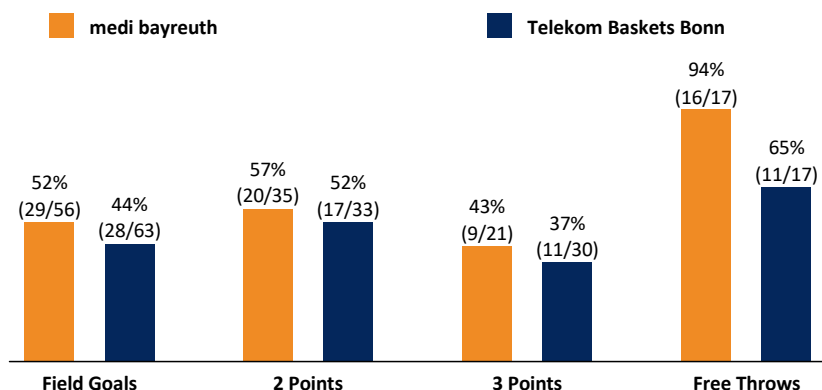

medi bayreuth

83 : 78

Telekom Baskets Bonn

Referee: REITER MORITZ
Umpires: SIMONOV KONSTANTIN / MUTAPCIC ARMIN
Commissioner: WEICHERT HORST

Bayreuth, Oberfrankenhalle, DO 29 DEZ 2016, 20:30, Game-ID: 19695

Scoreboard table showing Q1, Q2, Q3, Q4 scores for BAY and BON.

BAY - medi bayreuth (Coach: KORNER Raoul)

Main player statistics table for medi bayreuth including columns for No., Name, Min, PTS, 2 Points, 3 Points, Field Goals, Free Throws, and various rebound/steal metrics.

BON - Telekom Baskets Bonn (Coach: KRUNIC Predrag)

Main player statistics table for Telekom Baskets Bonn including columns for No., Name, Min, PTS, 2 Points, 3 Points, Field Goals, Free Throws, and various rebound/steal metrics.

Summary table comparing BAY and BON across various statistical categories like Rebounds, Assists, Fouls, etc.

EASycREDIT-BBL.DE

Alle offiziellen Statistiken der easyCredit BBL, Daten, Rekorde uvm.!

EASycREDIT BBL-APPS

News, Stats, Tabelle, Spielplan und vieles mehr, immer dabei! Kostenfrei für iOS und Android

TELEKOMBASKETBALL.DE

Keinen Korb mehr verpassen - Alle Spiele der easyCredit BBL LIVE und in HD! Erleben sie jetzt das größte Basketball-Angebot Deutschlands zuhause und mobil! www.telekombasketball.de

LEGEND table defining abbreviations for various basketball statistics like Captain, Plus-Minus-Rating, Assists, etc.