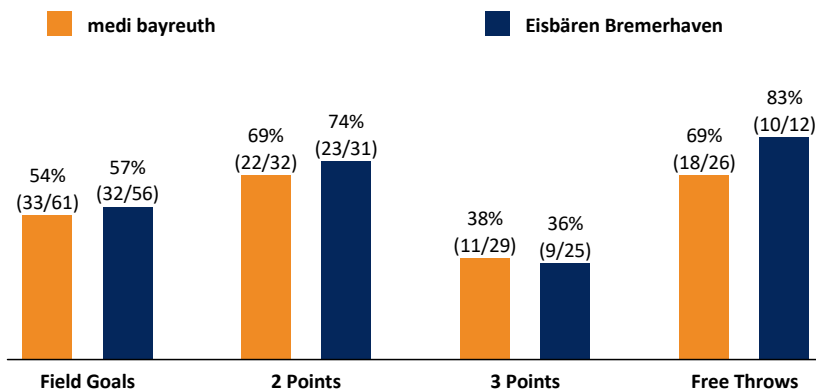

medi bayreuth

95 : 83 Eisbären Bremerhaven

Referee: MATIP Martin
Umpires: KINDERVATER Max / BITTNER Steve
Commissioner: LAUPRECHT Claus

Bayreuth, Oberfrankenhalle, FR 10 FEB 2017, 19:00, Game-ID: 19739

Scoreboard table showing Q1, Q2, Q3, Q4 scores for BAY and BRE.

BAY - medi bayreuth (Coach: KORNER Raoul)

Main player statistics table for medi bayreuth including columns for No., Name, Min, PTS, 2 Points, 3 Points, Field Goals, Free Throws, and various rebound and efficiency metrics.

BRE - Eisbären Bremerhaven (Coach: MACHOWSKI Sebastian)

Main player statistics table for Eisbären Bremerhaven including columns for No., Name, Min, PTS, 2 Points, 3 Points, Field Goals, Free Throws, and various rebound and efficiency metrics.

Summary table comparing BAY and BRE on various performance metrics such as Rebounds, Assists, Fouls, Turnovers, Steals, Points in the Paint, etc.

EASycREDIT-BBL.DE

Alle offiziellen Statistiken der easyCredit BBL, Daten, Rekorde uvm.!

EASycREDIT BBL-APPS

News, Stats, Tabelle, Spielplan und vieles mehr, immer dabei! Kostenfrei für iOS und Android

TELEKOMBASKETBALL.DE

Keinen Korb mehr verpassen - Alle Spiele der easyCredit BBL LIVE und in HD! Erleben sie jetzt das größte Basketball-Angebot Deutschlands zuhause und mobil! www.telekombasketball.de

LEGEND table defining abbreviations for various basketball statistics and player roles.