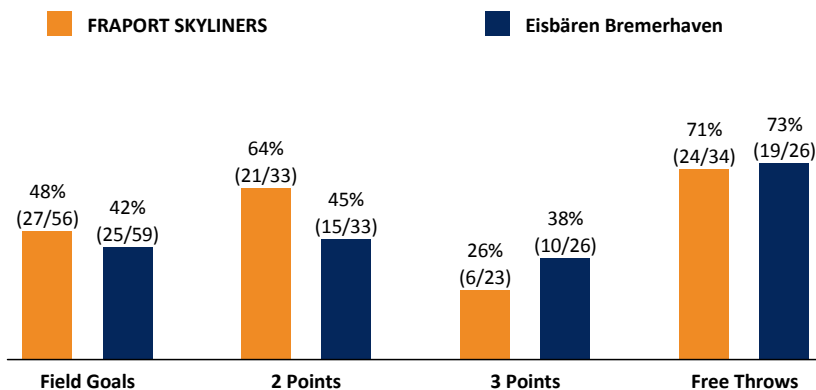

BRE - Eisbären Bremerhaven (Coach: MACHOWSKI Sebastian)

No.	Name	Min	PTS	2 Points	3 Points	Field Goals	Free Throws	OR	DR	TOT	AS	ST	TO	BS	SB	PF	FD	EFF	+/-	
10	HULLS Jordan	32:19	17	1/4 (25%)	4/6 (67%)	5/10 (50%)	3/3 (100%)		1	1	5	3	2			3	3	19	3	
13	DIGGS Quincy	30:45	19	6/11 (55%)	1/3 (33%)	7/14 (50%)	4/4 (100%)	2	5	7	3	3	5			2	2	20	0	
14	ELLIOTT Ivan	29:32	14	1/2 (50%)	3/4 (75%)	4/6 (67%)	3/6 (50%)	3	4	7	4	3	2		1	1	4	21	7	
9	BLECK Fabian	29:16	7	2/3 (67%)	0/1 (0%)	2/4 (50%)	3/4 (75%)		4	4		1				3	5	9	-5	
21	KAMP Harper	22:41	9	3/6 (50%)		3/6 (50%)	3/4 (75%)	1	2	3	1	1	4	1		5	5	7	5	
8	SMOTRYCZ Evan	19:45	13	2/3 (67%)	2/8 (25%)	4/11 (36%)	3/5 (60%)	2	1	3	2		1			2	5	8	-5	
3	ANDERSON Karvel	16:10	0	0/1 (0%)	0/2 (0%)	0/3 (0%)			1	1	1		1			2		-2	-9	
20	AUSTIN Waverly	8:01	0	0/3 (0%)		0/3 (0%)			2	2			1			4	1	-2	-17	
7	BREITLAUCH Adrian	6:05	0		0/1 (0%)	0/1 (0%)										2		-1	1	
18	WENDT Lars	5:25	0		0/1 (0%)	0/1 (0%)							1			2		-2	-5	
4	SCHMITT Sebastian	0:01	0															0	1	
23	MEISTER Bo	DNP																		
Team / Coach								1	3	4			1							
Totals			200:00	79	15/33 (45%)	10/26 (38%)	25/59 (42%)	19/26 (73%)	9	23	32	16	11	18	1	1	26	25	80	-5

FRA	BRE
6 / 26 / 32	9 / 23 / 32
19	16
25	26
26	25
12	18
10	11
34	22
5	8
14	8
15 (28:13)	1 (2:3)
9-0 (28:13)	11-0 (36:33)
	Lead Changes: 2
	Times Tied: 2

EASYSYMBOL-BBL.DE

Alle offiziellen Statistiken der easyCredit BBL, Daten, Rekorde uvm.!

EASYSYMBOL-BBL-APPS

News, Stats, Tabelle, Spielplan und vieles mehr, immer dabei! Kostenfrei für iOS und Android

TELEKOMBASKETBALL.DE

Keinen Korb mehr verpassen - Alle Spiele der easyCredit BBL LIVE und in HD! Erleben sie jetzt das größte Basketball-Angebot Deutschlands zuhause und mobil! www.telekombasketball.de

LEGEND
(C) Captain   +/- Plus-Minus-Rating   AS Assists   BS Blocked Shots   DNP Did Not Played   DR Defensive Rebounds
EFF Efficiency   FD Fouls Drawn   Min Minutes Played   OR Offensive Rebounds   OTx Overtime   PF Fouls
PTS Points   Qx Quarter Time   SB Shots Blocked   ST Steals   TO Turnovers   TOT Total Rebounds