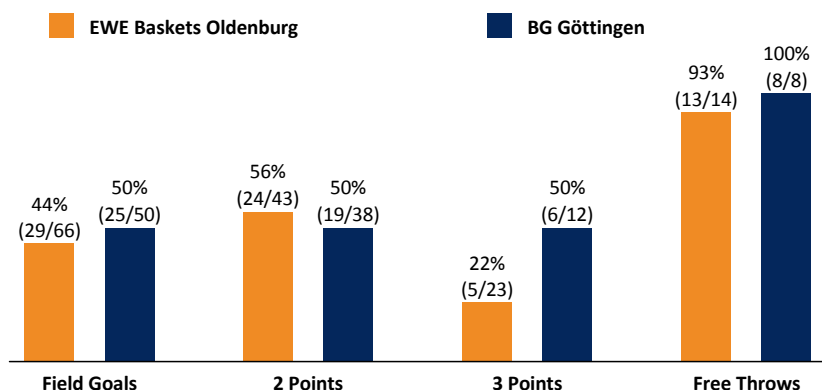

Referee: FRITZ Clemens  
 Umpires: MADINGER Christof / BEJAOUI Dominik  
 Commissioner: MOCZULSKI Dariusz

Attendance: 4.459  
 Oldenburg, EWE ARENA, SO 9 OKT 2016, 18:00, Game-ID: 19583

	Q1		Q2		Q3		Q4	
OLD	12	12	16	28	22	50	26	76
GOT	13	13	17	30	11	41	23	64

OLD	GOT
11 / 13 / 24	12 / 25 / 37
14	Rebounds
13	Assists
16	Fouls
4	Fouls Drawn
11	Turnovers
40	Steals
10	Points in the Paint
4	Second Chance Points
12 (63:51)	Fast Break Points
10-0 (50:41)	Biggest Lead
	Biggest Scoring Run
	Lead Changes: 5
	Times Tied: 4