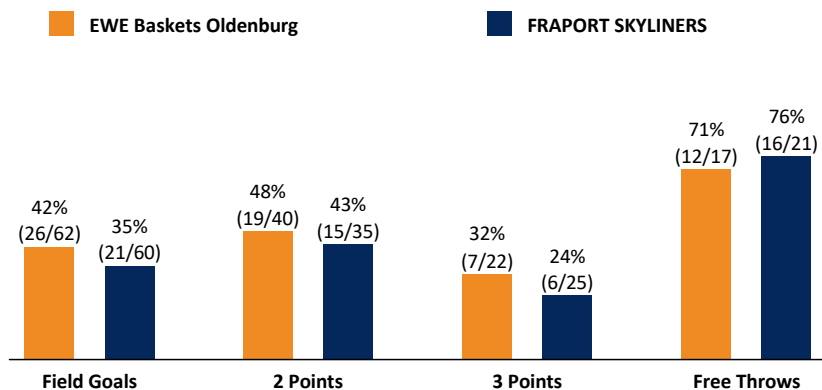

FRA - FRAPORT SKYLINERS (Coach: HERBERT Gordon)

No.	Name	Min	PTS	2 Points	3 Points	Field Goals	Free Throws	OR	DR	TOT	AS	ST	TO	BS	SB	PF	FD	EFF	+/-	
23	ROBERTSON Quantez	39:57	13	5/13 (38%)	0/3 (0%)	5/16 (31%)	3/3 (100%)	3	7	10	3	7	1		1	3	4	21	-5	
4	VAUGHN Kwame	37:43	22	3/5 (60%)	3/8 (38%)	6/13 (46%)	7/8 (88%)	2	1	3	5	1	4			4	7	19	-3	
31	SHIELDS Shavon	35:22	3	0/2 (0%)	1/5 (20%)	1/7 (14%)		2	6	8	1		2			3	2	4	-6	
41	KIEL Niklas	10:34	4	2/3 (67%)	0/1 (0%)	2/4 (50%)		2	2	4	1			1		1	1	8	-5	
10	MERZ Max	6:03	0								1		1			1		0	-14	
7	HUFF Shawn	29:28	11	2/3 (67%)	2/7 (29%)	4/10 (40%)	1/2 (50%)	1	2	3						1	2	7	2	
24	MORRISON Mike	28:21	9	3/9 (33%)		3/9 (33%)	3/6 (50%)	2	3	5			1	1	1	5	5	5	1	
12	ILZHÖFER Stefan	12:32	2		0/1 (0%)	0/1 (0%)	2/2 (100%)		1	1			2			3	1	0	-5	
13	ZEEB Garai	DNP																		
60	SCHUBERT Konstantin	DNP																		
Team / Coach									2	2			1							
Totals			200:00	64	15/35 (43%)	6/25 (24%)	21/60 (35%)	16/21 (76%)	12	24	36	11	8	12	2	2	21	22	65	-7

OLD	FRA
11 / 30 / 41	12 / 24 / 36
16	11
22	21
21	22
12	12
9	8
32	18
13	12
6	14
21 (43:22)	0 (:)
9-0 (9:0)	10-0 (45:38)
Lead Changes: 0	
Times Tied: 0	

EASycREDIT-BBL.DE

Alle offiziellen Statistiken der easyCredit BBL, Daten, Rekorde uvm.!

EASycREDIT BBL-APPS

News, Stats, Tabelle, Spielplan und vieles mehr, immer dabei! Kostenfrei für iOS und Android

TELEKOMBASKETBALL.DE

Keinen Korb mehr verpassen - Alle Spiele der easyCredit BBL LIVE und in HD! Erleben sie jetzt das größte Basketball-Angebot Deutschlands zuhause und mobil! www.telekombasketball.de

LEGEND							
(C) Captain	+/- Plus-Minus-Rating	AS Assists	BS Blocked Shots	DNP Did Not Play	DR Defensive Rebounds		
EFF Efficiency	FD Fouls Drawn	Min Minutes Played	OR Offensive Rebounds	OTx Overtime	PF Fouls		
PTS Points	Qx Quarter Time	SB Shots Blocked	ST Steals	TO Turnovers	TOT Total Rebounds