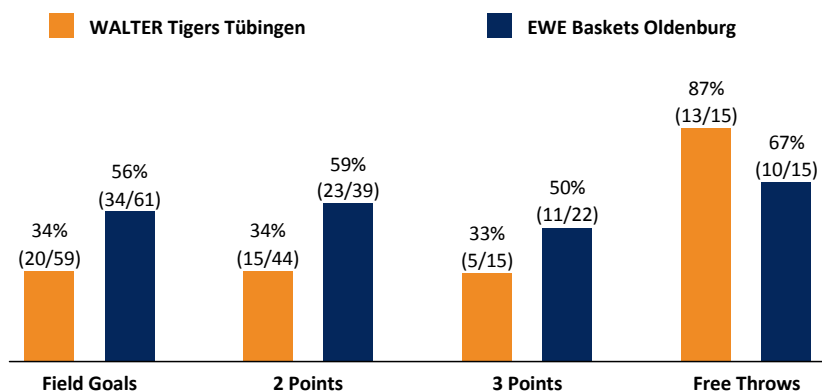

OLD - EWE Baskets Oldenburg (Coach: DRJENCIC Milad)

No.	Name	Min	PTS	2 Points	3 Points	Field Goals	Free Throws	OR	DR	TOT	AS	ST	TO	BS	SB	PF	FD	EFF	+/-	
4	KRAMER Chris	28:58	2	1/4 (25%)	0/2 (0%)	1/6 (17%)			6	6	9	2	1			3	2	13	25	
41	QVALE Brian	28:20	12	6/10 (60%)		6/10 (60%)	0/2 (0%)	3	8	11	1					1	3	18	18	
23	PAULDING Rickey	26:56	6	3/4 (75%)	0/1 (0%)	3/5 (60%)		1		1	1		2			3		4	17	
10	MASSENAT Frantz	26:01	12	3/5 (60%)	1/3 (33%)	4/8 (50%)	3/4 (75%)		2	2	2	1	1		1	1	3	11	9	
7	WIMBERG Jan Niklas	5:51	3				3/4 (75%)		1	1							2	3	5	
33	SCHWETHELM Philipp	26:09	14	1/3 (33%)	4/6 (67%)	5/9 (56%)		2	3	5		1		1	1	2	2	17	29	
44	DUGGINS Vaughn	24:43	20	7/8 (88%)	1/3 (33%)	8/11 (73%)	3/3 (100%)	1	1	2	2	3	2				3	22	24	
12	DE ZEEUW Maxime	17:31	17	1/2 (50%)	5/6 (83%)	6/8 (75%)			4	4	1	1						21	10	
21	LOCKHART Dominic	11:27	2	1/2 (50%)		1/2 (50%)		1	1	2	2					3		5	13	
5	KRAMER Dennis	2:42	1		0/1 (0%)	0/1 (0%)	1/2 (50%)		3	3				3			1	5	7	
20	MÄDRICH Dirk	1:22	0	0/1 (0%)		0/1 (0%)							1			2		-2	-2	
Team / Coach									2	2										
Totals			200:00	89	23/39 (59%)	11/22 (50%)	34/61 (56%)	10/15 (67%)	8	31	39	18	8	7	4	2	15	16	119	31

TUB	Rebounds OR/DR/TOT	OLD
9 / 20 / 29		8 / 31 / 39
14	Assists	18
16	Fouls	15
15	Fouls Drawn	16
12	Turnovers	7
6	Steals	8
28	Points in the Paint	34
8	Second Chance Points	15
10	Fast Break Points	10
5 (5:0)	Biggest Lead	33 (56:89)
5-0 (5:0)	Biggest Scoring Run	14-0 (15:29)
	Lead Changes:	1
	Times Tied:	4

EASYS-CREDIT-BBL.DE

Alle offiziellen Statistiken der easyCredit BBL, Daten, Rekorde uvm.!

EASYS-CREDIT BBL-APPS

News, Stats, Tabelle, Spielplan und vieles mehr, immer dabei! Kostenfrei für iOS und Android

TELEKOMBASKETBALL.DE

Keinen Korb mehr verpassen - Alle Spiele der easyCredit BBL LIVE und in HD! Erleben sie jetzt das größte Basketball-Angebot Deutschlands zuhause und mobil! www.telekombasketball.de

LEGEND			
(C)	Captain	+/-	Plus-Minus-Rating
EFF	Efficiency	FD	Fouls Drawn
PTS	Points	Qx	Quarter Time
AS	Assists	Min	Minutes Played
BS	Blocked Shots	SB	Shots Blocked
OR	Offensive Rebounds	ST	Steals
DNP	Did Not Played	OTx	Overtime
DR	Defensive Rebounds	TO	Turnovers
PF	Fouls	TOT	Total Rebounds