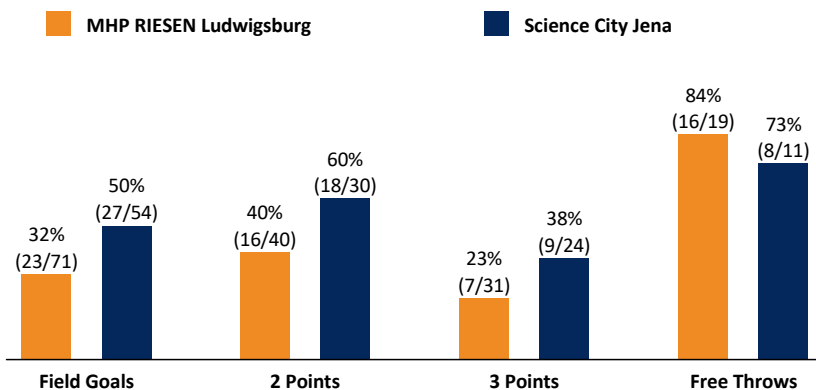

JEN - Science City Jena (Coach: HARMSEN Björn)

No.	Name	Min	PTS	2 Points	3 Points	Field Goals	Free Throws	OR	DR	TOT	AS	ST	TO	BS	SB	PF	FD	EFF	+/-	
23	McELROY Immanuel	30:59	4	0/1 (0%)	1/3 (33%)	1/4 (25%)	1/2 (50%)		11	11	5	1				1	3	17	0	
11	JENKINS Julius	21:07	2	1/2 (50%)	0/2 (0%)	1/4 (25%)			1	1	2		4			5		-2	-2	
34	BERNARD Wayne	14:54	8	1/2 (50%)	2/3 (67%)	3/5 (60%)					1	1	3		1	1	1	5	-2	
35	HAUKOHL Stephan	10:21	4	2/4 (50%)	0/1 (0%)	2/5 (40%)							1			1	1	0	-11	
8	CLAY Oliver	2:15	0	0/1 (0%)		0/1 (0%)									1	2		-1	0	
9	KNIGHT Marcos	34:10	18	5/9 (56%)	1/1 (100%)	6/10 (60%)	5/5 (100%)		5	5	6		6	1		1	6	20	-2	
5	SCHMIDT Daniel	30:56	8	1/1 (100%)	2/4 (50%)	3/5 (60%)			2	2	4	1				3	2	13	10	
2	GOODWIN Shaquille	24:36	16	7/8 (88%)		7/8 (88%)	2/4 (50%)	4	8	12	1		3	1	1	4	4	24	17	
13	WOLF Julius	13:55	6		2/7 (29%)	2/7 (29%)			1	1	2		1					3	4	
7	REYES-NAPOLES Ermen	11:44	3	0/1 (0%)	1/3 (33%)	1/4 (25%)					1		1		1	2		0	0	
50	MACKELDANZ Oliver	5:03	2	1/1 (100%)		1/1 (100%)		1		1			2	2		1		3	-4	
32	FREASE Kenneth	DNP																		
Team / Coach								2	6	8			4							
Totals			200:00	71	18/30 (60%)	9/24 (38%)	27/54 (50%)	8/11 (73%)	7	34	41	22	3	25	4	4	21	17	86	2

LUD	JEN
16 / 20 / 36	7 / 34 / 41
20	22
18	21
21	17
13	25
9	3
30	28
11	6
10	6
11 (15:4)	2 (0:2)
13-0 (15:4)	10-0 (50:51)
	Lead Changes: 6
	Times Tied: 5

EASYS-CREDIT-BBL.DE

Alle offiziellen Statistiken der easyCredit BBL, Daten, Rekorde uvm.!

EASYS-CREDIT BBL-APPS

News, Stats, Tabelle, Spielplan und vieles mehr, immer dabei! Kostenfrei für iOS und Android

TELEKOMBASKETBALL.DE

Keinen Korb mehr verpassen - Alle Spiele der easyCredit BBL LIVE und in HD! Erleben sie jetzt das größte Basketball-Angebot Deutschlands zuhause und mobil! www.telekombasketball.de

LEGEND							
(C) Captain	+/- Plus-Minus-Rating	AS Assists	BS Blocked Shots	DNP Did Not Play	DR Defensive Rebounds		
EFF Efficiency	FD Fouls Drawn	Min Minutes Played	OR Offensive Rebounds	OTx Overtime	PF Fouls		
PTS Points	Qx Quarter Time	SB Shots Blocked	ST Steals	TO Turnovers	TOT Total Rebounds