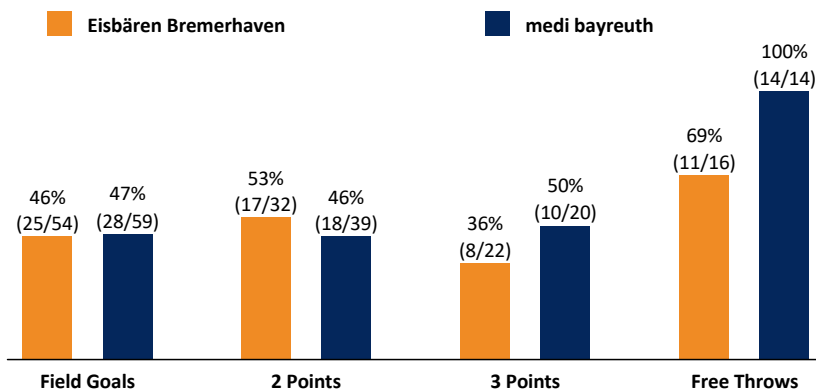

BAY - medi bayreuth (Coach: KORNER Raoul)

No.	Name	Min	PTS	2 Points	3 Points	Field Goals	Free Throws	OR	DR	TOT	AS	ST	TO	BS	SB	PF	FD	EFF	+/-	
8	LINHART Nate	35:12	23	5/8 (63%)	3/5 (60%)	8/13 (62%)	4/4 (100%)	1	4	5	3	1	2			2	2	25	10	
7	ANDERSON Kyan	32:45	25	4/7 (57%)	4/6 (67%)	8/13 (62%)	5/5 (100%)	1	1	2	2	2	1				5	25	4	
24	BROOKS De'Mon	24:53	14	5/6 (83%)	1/2 (50%)	6/8 (75%)	1/1 (100%)	2	3	5	2	4			1	4	1	23	9	
12	LEWIS Trey	24:30	9	1/4 (25%)	1/2 (50%)	2/6 (33%)	4/4 (100%)		2	2	1		3		2	3	6	5	15	
11	SEIFERTH Andreas	15:58	2	1/3 (33%)		1/3 (33%)			1	1	1	1	1			5	1	2	2	
10	DORETH Bastian	27:45	5	1/2 (50%)	1/4 (25%)	2/6 (33%)			2	2	4	2	2				3	7	4	
50	MAREI Assem	22:02	2	1/8 (13%)		1/8 (13%)		2	2	4		1	2	1	3	5	3	-1	1	
14	WACHALSKI Steve	16:55	0	0/1 (0%)	0/1 (0%)	0/2 (0%)			4	4						2	1	2	10	
17	TRIEB Moritz	DNP																		
41	ADLER Marius	DNP																		
Team / Coach									1	1			1							
Totals			200:00	80	18/39 (46%)	10/20 (50%)	28/59 (47%)	14/14 (100%)	6	20	26	13	11	12	1	6	21	22	88	11

BRE	BAY
12 / 24 / 36	6 / 20 / 26
18	13
22	21
21	22
20	12
7	11
26	30
3	
4	11
10 (23:13)	11 (69:80)
8-0 (23:13)	8-0 (46:52)
Lead Changes: 10	
Times Tied: 5	

EASYS-CREDIT-BBL.DE

Alle offiziellen Statistiken der easyCredit BBL, Daten, Rekorde uvm.!

EASYS-CREDIT BBL-APPS

News, Stats, Tabelle, Spielplan und vieles mehr, immer dabei! Kostenfrei für iOS und Android

TELEKOMBASKETBALL.DE

Keinen Korb mehr verpassen - Alle Spiele der easyCredit BBL LIVE und in HD! Erleben sie jetzt das größte Basketball-Angebot Deutschlands zuhause und mobil! www.telekombasketball.de

LEGEND							
(C) Captain	+/- Plus-Minus-Rating	AS Assists	BS Blocked Shots	DNP Did Not Play	DR Defensive Rebounds		
EFF Efficiency	FD Fouls Drawn	Min Minutes Played	OR Offensive Rebounds	OTx Overtime	PF Fouls		
PTS Points	Qx Quarter Time	SB Shots Blocked	ST Steals	TO Turnovers	TOT Total Rebounds