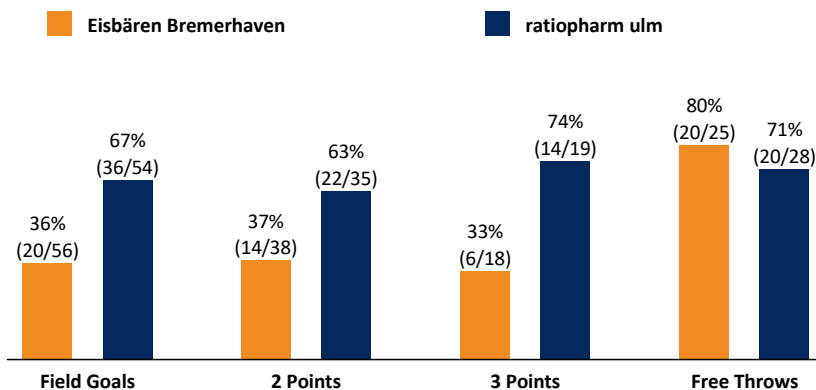

ULM - ratiopharm ulm (Coach: LEIBENATH Thorsten)

No.	Name	Min	PTS	2 Points	3 Points	Field Goals	Free Throws	OR	DR	TOT	AS	ST	TO	BS	SB	PF	FD	EFF	+/-	
19	BABB Chris	26:47	21	2/3 (67%)	5/6 (83%)	7/9 (78%)	2/2 (100%)	2	1	3	4	2				2	2	28	19	
8	MORGAN Raymar	26:39	22	6/10 (60%)	2/3 (67%)	8/13 (62%)	4/7 (57%)	3	7	10	3		1			2	8	26	29	
17	BUTLER Da'Sean	22:39	2	1/2 (50%)	0/1 (0%)	1/3 (33%)			4	4	2	1	4			1	1	3	16	
21	RUBIT Augustine	22:38	14	5/7 (71%)		5/7 (71%)	4/8 (50%)	2	5	7	2				1	4	8	17	22	
15	HOBBS Braydon	22:31	12	0/2 (0%)	4/4 (100%)	4/6 (67%)			2	2	6	1	2	1			1	18	23	
9	TADDA Karsten	17:42	6	2/2 (100%)	0/1 (0%)	2/3 (67%)	2/2 (100%)		2	2	4		2				2	9	20	
44	KRÄMER David	16:11	12	2/3 (67%)	2/2 (100%)	4/5 (80%)	2/2 (100%)		2	2	2					2	2	15	16	
6	GÜNTHER Per	15:39	9	3/4 (75%)	0/1 (0%)	3/5 (60%)	3/3 (100%)		1	1	4					2	1	12	8	
33	PONGO Marcell	10:33	3		1/1 (100%)	1/1 (100%)			1	1			2			3		2	21	
18	WOHLFARTH-BOTTERMANN Jonas	10:19	5	1/1 (100%)		1/1 (100%)	3/4 (75%)		4	4		1				3	2	9	19	
22	ROHWER Björn	8:22	0	0/1 (0%)		0/1 (0%)			2	2			1			4		0	7	
Team / Coach								1	1			2								
Totals			200:00	106	22/35 (63%)	14/19 (74%)	36/54 (67%)	20/28 (71%)	7	32	39	27	5	14	1	1	23	27	138	40

BRE	ULM
7 / 15 / 22	7 / 32 / 39
16	Rebounds
28	Assists
23	Fouls
12	Fouls Drawn
6	Turnovers
22	Steals
13	Points in the Paint
2	Second Chance Points
2 (2:0)	Fast Break Points
6-0 (31:50)	Biggest Lead
	Biggest Scoring Run
	Lead Changes: 1
	Times Tied: 1

EASYSKREDIT-BBL.DE

Alle offiziellen Statistiken der easyCredit BBL, Daten, Rekorde uvm.!

EASYSKREDIT BBL-APPS

News, Stats, Tabelle, Spielplan und vieles mehr, immer dabei! Kostenfrei für iOS und Android

TELEKOMBASKETBALL.DE

Keinen Korb mehr verpassen - Alle Spiele der easyCredit BBL LIVE und in HD! Erleben sie jetzt das größte Basketball-Angebot Deutschlands zuhause und mobil! www.telekombasketball.de

LEGEND

(C) Captain	+/- Plus-Minus-Rating	AS Assists	BS Blocked Shots	DNP Did Not Play	DR Defensive Rebounds
EFF Efficiency	FD Fouls Drawn	Min Minutes Played	OR Offensive Rebounds	OTx Overtime	PF Fouls
PTS Points	Qx Quarter Time	SB Shots Blocked	ST Steals	TO Turnovers	TOT Total Rebounds