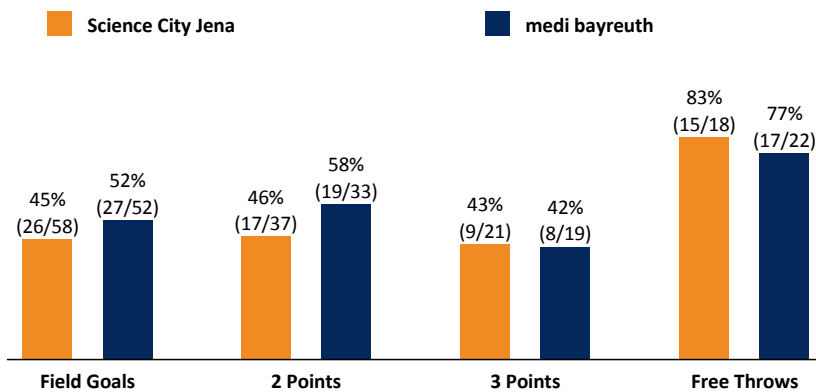

BAY - medi bayreuth (Coach: KORNER Raoul)

No.	Name	Min	PTS	2 Points	3 Points	Field Goals	Free Throws	OR	DR	TOT	AS	ST	TO	BS	SB	PF	FD	EFF	+/-	
24	BROOKS De'Mon	34:26	19	3/6 (50%)	2/2 (100%)	5/8 (63%)	7/8 (88%)	1	4	5		2	2	1		4	4	21	9	
7	ANDERSON Kyan	33:37	14	4/8 (50%)	2/4 (50%)	6/12 (50%)		1	4	5	6	3	3		1	1	3	19	6	
8	LINHART Nate	32:31	12	3/4 (75%)	2/6 (33%)	5/10 (50%)			4	4	6	1			1	3		18	14	
12	LEWIS Joseph	27:25	3	0/2 (0%)	1/4 (25%)	1/6 (17%)					1		2			3	1	-3	4	
11	SEIFERTH Andreas	11:34	4	1/1 (100%)		1/1 (100%)	2/2 (100%)		1	1	4					3	1	9	7	
50	MAREI Assem	28:26	23	8/11 (73%)		8/11 (73%)	7/10 (70%)	4	1	5	2	2	2	1	1	1	8	25	-4	
10	DORETH Bastian	17:46	4	0/1 (0%)	1/2 (50%)	1/3 (33%)	1/2 (50%)				1				1		2	2	-8	
15	AMAIZE Robin	8:41	0									1	3			2		-2	-7	
14	WACHALSKI Steve	5:34	0		0/1 (0%)	0/1 (0%)			1	1							1	0	-6	
19	DEJWOREK Nils	DNP																		
Team / Coach								3	5	8			1							
Totals			200:00	79	19/33 (58%)	8/19 (42%)	27/52 (52%)	17/22 (77%)	9	20	29	20	9	13	2	4	17	20	96	3

JEN	BAY
12 / 18 / 30	Rebounds OR/DR/TOT
20	Assists
20	Fouls
17	Fouls Drawn
13	Turnovers
4	Steals
24	Points in the Paint
14	Second Chance Points
	Fast Break Points
3 (24:21)	Biggest Lead
8-0 (58:56)	Biggest Scoring Run
	Lead Changes: 9
	Times Tied: 7

EASYS-CREDIT-BBL.DE

Alle offiziellen Statistiken der easyCredit BBL, Daten, Rekorde uvm.!

EASYS-CREDIT BBL-APPS

News, Stats, Tabelle, Spielplan und vieles mehr, immer dabei! Kostenfrei für iOS und Android

TELEKOMBASKETBALL.DE

Keinen Korb mehr verpassen - Alle Spiele der easyCredit BBL LIVE und in HD! Erleben sie jetzt das größte Basketball-Angebot Deutschlands zuhause und mobil! www.telekombasketball.de

LEGEND								
(C) Captain	+/- Plus-Minus-Rating	AS Assists	BS Blocked Shots	DNP Did Not Played	DR Defensive Rebounds			
EFF Efficiency	FD Fouls Drawn	Min Minutes Played	OR Offensive Rebounds	OTx Overtime	PF Fouls			
PTS Points	Qx Quarter Time	SB Shots Blocked	ST Steals	TO Turnovers	TOT Total Rebounds