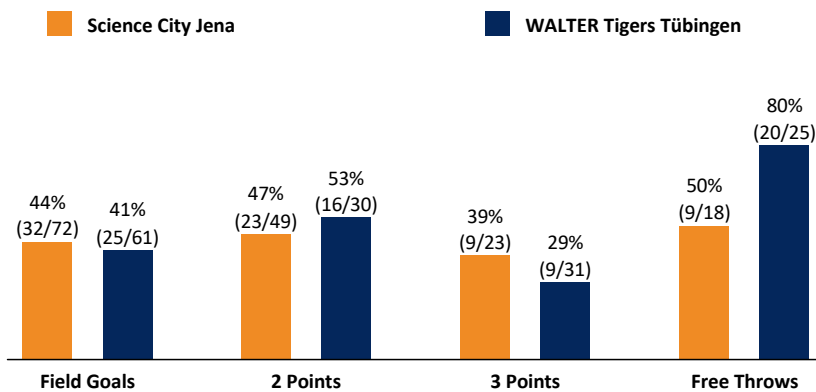

TUB - WALTER Tigers Tübingen (Coach: McCOY Tyrone)

No.	Name	Min	PTS	2 Points	3 Points	Field Goals	Free Throws	OR	DR	TOT	AS	ST	TO	BS	SB	PF	FD	EFF	+/-	
10	JORDAN Jared	39:38	18	5/9 (56%)	2/8 (25%)	7/17 (41%)	2/2 (100%)	2	5	7	11		2			4	3	24	-10	
2	GREEN Garlon	35:53	20	4/6 (67%)	3/8 (38%)	7/14 (50%)	3/3 (100%)		5	5	5	1	1			1	3	23	-3	
24	STEWART Barry	33:22	7	1/4 (25%)	1/3 (33%)	2/7 (29%)	2/2 (100%)	4	1	5	4	4	1				3	14	-3	
16	McGHEE Gary	32:20	10	2/4 (50%)		2/4 (50%)	6/10 (60%)		7	7			2	1		3	7	10	-6	
4	WASHBURN Julian	25:57	8	1/1 (100%)	2/7 (29%)	3/8 (38%)			3	3			2			2	4	-12		
11	MUNOZ Alvaro	20:44	3	0/1 (0%)	1/2 (50%)	1/3 (33%)			2	2		1	1			2		3	9	
25	BERRY Davion	18:25	9	3/5 (60%)	0/3 (0%)	3/8 (38%)	3/4 (75%)		2	2	2		1		1	4	2	6	7	
31	PHILMORE Isaiah	13:25	4				4/4 (100%)	1	1	2			3			5	3	3	7	
12	KOLO Yasin	4:13	0										1				1	-1	-1	
21	MARIN Mauricio	1:03	0															0	-3	
Team / Coach									3	3			1							
Totals			225:00	79	16/30 (53%)	9/31 (29%)	25/61 (41%)	20/25 (80%)	7	29	36	22	6	15	1	1	21	22	88	-3

JEN	TUB
12 / 31 / 43	7 / 29 / 36
13	Rebounds
22	Assists
21	Fouls
13	Fouls Drawn
6	Turnovers
38	Steals
22	Points in the Paint
10	Second Chance Points
11 (17:6)	Fast Break Points
8-0 (79:74)	Biggest Lead
	Biggest Scoring Run
	Lead Changes: 8
	Times Tied: 4

EASYS-CREDIT-BBL.DE

Alle offiziellen Statistiken der easyCredit BBL, Daten, Rekorde uvm.!

EASYS-CREDIT BBL-APPS

News, Stats, Tabelle, Spielplan und vieles mehr, immer dabei! Kostenfrei für iOS und Android

TELEKOMBASKETBALL.DE

Keinen Korb mehr verpassen - Alle Spiele der easyCredit BBL LIVE und in HD! Erleben sie jetzt das größte Basketball-Angebot Deutschlands zuhause und mobil! www.telekombasketball.de

LEGEND
(C) Captain   +/- Plus-Minus-Rating   AS Assists   BS Blocked Shots   DNP Did Not Play   DR Defensive Rebounds
EFF Efficiency   FD Fouls Drawn   Min Minutes Played   OR Offensive Rebounds   OTx Overtime   PF Fouls
PTS Points   Qx Quarter Time   SB Shots Blocked   ST Steals   TO Turnovers   TOT Total Rebounds