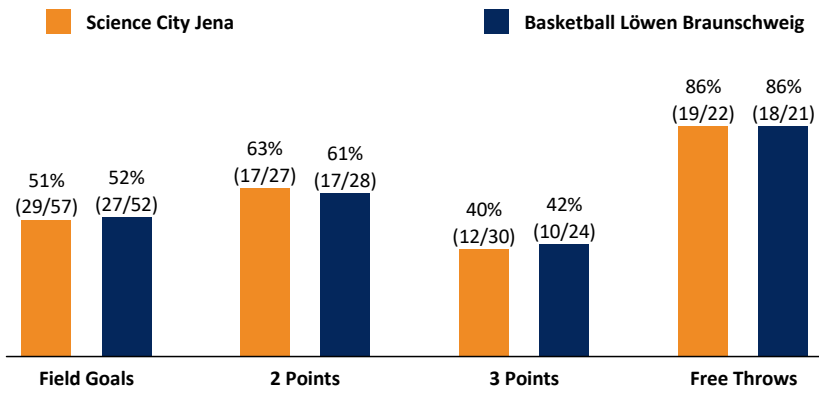

BRA - Basketball Löwen Braunschweig (Coach: MENZ Frank)

No.	Name	Min	PTS	2 Points	3 Points	Field Goals	Free Throws	OR	DR	TOT	AS	ST	TO	BS	SB	PF	FD	EFF	+/-	
21	PIERRE Dyshawn	33:50	11	3/4 (75%)	0/2 (0%)	3/6 (50%)	5/6 (83%)	1	8	9	6	1	3			1	6	20	-4	
54	BOYKIN Jamal	33:40	19	3/4 (75%)	3/4 (75%)	6/8 (75%)	4/4 (100%)		4	4	1	1		1	1	4	4	24	3	
9	THEIS Sid-Marlon	32:56	16	4/7 (57%)	2/8 (25%)	6/15 (40%)	2/2 (100%)	1	3	4	1		1		1	2	1	11	-1	
7	MEDLOCK Carlos	29:50	10	2/5 (40%)	0/3 (0%)	2/8 (25%)	6/7 (86%)		1	1	5	2	1			4	9	10	-10	
31	SIMON Nicolai	4:13	0								1					1		1	-3	
23	GUYTON Carlton	29:56	19	5/8 (63%)	3/3 (100%)	8/11 (73%)		1	3	4	4		3			4	1	21	4	
10	KLEPEISZ Thomas	12:55	6		2/2 (100%)	2/2 (100%)						1	1			4		6	3	
41	GROSELLE Geoffrey	12:55	1				1/2 (50%)	1	1	2			4			2	2	-2	-16	
19	SCHWARTZ Tim	7:14	0		0/1 (0%)	0/1 (0%)		1		1	2							2	-6	
6	FIGGE Luis	2:31	0		0/1 (0%)	0/1 (0%)										1		-1	-5	
Team / Coach									2	2			2			1				
Totals			200:00	82	17/28 (61%)	10/24 (42%)	27/52 (52%)	18/21 (86%)	5	22	27	20	5	15	1	2	24	23	92	-7

JEN	BRA
5 / 22 / 27	5 / 22 / 27
24	20
23	24
23	23
12	15
2	5
30	28
8	7
4	12
17 (26:9)	2 (0:2)
14-0 (26:9)	10-0 (29:25)
	Lead Changes: 1
	Times Tied: 0

EASYS-CREDIT-BBL.DE

Alle offiziellen Statistiken der easyCredit BBL, Daten, Rekorde uvm.!

EASYS-CREDIT BBL-APPS

News, Stats, Tabelle, Spielplan und vieles mehr, immer dabei! Kostenfrei für iOS und Android

TELEKOMBASKETBALL.DE

Keinen Korb mehr verpassen - Alle Spiele der easyCredit BBL LIVE und in HD! Erleben sie jetzt das größte Basketball-Angebot Deutschlands zuhause und mobil! www.telekombasketball.de

LEGEND
(C) Captain   +/- Plus-Minus-Rating   AS Assists   BS Blocked Shots   DNP Did Not Play   DR Defensive Rebounds
EFF Efficiency   FD Fouls Drawn   Min Minutes Played   OR Offensive Rebounds   OTx Overtime   PF Fouls
PTS Points   Qx Quarter Time   SB Shots Blocked   ST Steals   TO Turnovers   TOT Total Rebounds