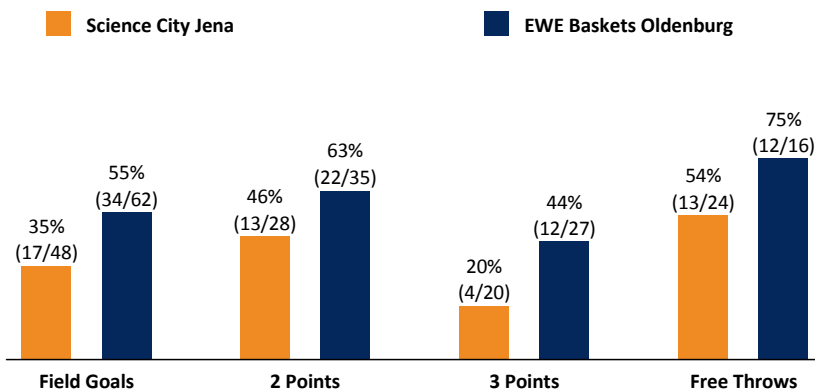

OLD - EWE Baskets Oldenburg (Coach: DRIJENCIC Mladen)

No.	Name	Min	PTS	2 Points	3 Points	Field Goals	Free Throws	OR	DR	TOT	AS	ST	TO	BS	SB	PF	FD	EFF	+/-	
4	KRAMER Chris	25:46	17	3/5 (60%)	3/4 (75%)	6/9 (67%)	2/2 (100%)		3	3	8	1				3	1	26	34	
10	MASSENAT Frantz	25:25	13	4/7 (57%)	1/4 (25%)	5/11 (45%)	2/3 (67%)		2	2	3	2		1		3	3	14	8	
23	PAULDING Rickey	22:10	5	1/2 (50%)	1/4 (25%)	2/6 (33%)			3	3				1				5	29	
33	SCHWETHELM Philipp	20:23	5	1/1 (100%)	1/4 (25%)	2/5 (40%)			3	3		1				2		6	11	
41	QVALE Brian	14:21	11	4/6 (67%)		4/6 (67%)	3/3 (100%)		4	4			1	2			4	14	8	
44	DUGGINS Vaughn	20:09	9	3/7 (43%)	1/2 (50%)	4/9 (44%)		1	2	3	5	2					1	14	31	
12	DE ZEEUW Maxime	16:33	10	2/2 (100%)	2/2 (100%)	4/4 (100%)			3	3	3		1			2	3	15	29	
21	LOCKHART Dominic	16:14	5	1/1 (100%)	1/2 (50%)	2/3 (67%)			2	2	2	5	3			3	1	10	13	
7	WIMBERG Jan Niklas	13:20	5		1/2 (50%)	1/2 (50%)	2/2 (100%)	1	2	3		2					1	9	9	
5	KRAMER Dennis	10:23	7	2/2 (100%)	1/3 (33%)	3/5 (60%)								1		1		6	20	
31	FRESE Jannik	9:24	2				2/2 (100%)		1	1			1			1	3	2	15	
13	BACAK Marko	5:52	3	1/2 (50%)		1/2 (50%)	1/4 (25%)								1	4	3	-1	-2	
Team / Coach								1	2	3										
Totals			200:00	92	22/35 (63%)	12/27 (44%)	34/62 (55%)	12/16 (75%)	3	27	30	21	13	6	5	1	19	20	123	41

JEN	Rebounds OR/DR/TOT	OLD
10 / 25 / 35		3 / 27 / 30
14	Assists	21
20	Fouls	19
19	Fouls Drawn	20
22	Turnovers	6
3	Steals	13
26	Points in the Paint	38
10	Second Chance Points	2
6	Fast Break Points	18
6 (8:2)	Biggest Lead	45 (36:81)
5-0 (19:25)	Biggest Scoring Run	17-0 (36:81)
	Lead Changes:	1
	Times Tied:	0

EASYS-CREDIT-BBL.DE

Alle offiziellen Statistiken der easyCredit BBL, Daten, Rekorde uvm.!

EASYS-CREDIT BBL-APPS

News, Stats, Tabelle, Spielplan und vieles mehr, immer dabei! Kostenfrei für iOS und Android

TELEKOMBASKETBALL.DE

Keinen Korb mehr verpassen - Alle Spiele der easyCredit BBL LIVE und in HD! Erleben sie jetzt das größte Basketball-Angebot Deutschlands zuhause und mobil! www.telekombasketball.de

LEGEND
(C) Captain   +/- Plus-Minus-Rating   AS Assists   BS Blocked Shots   DNP Did Not Play   DR Defensive Rebounds
EFF Efficiency   FD Fouls Drawn   Min Minutes Played   OR Offensive Rebounds   OTx Overtime   PF Fouls
PTS Points   Qx Quarter Time   SB Shots Blocked   ST Steals   TO Turnovers   TOT Total Rebounds