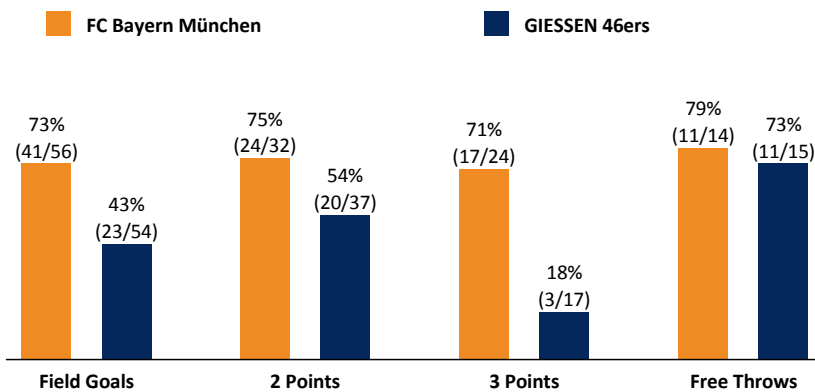

GIE - GIESSEN 46ers (Coach: WUCHERER Denis)

No.	Name	Min	PTS	2 Points	3 Points	Field Goals	Free Throws	OR	DR	TOT	AS	ST	TO	BS	SB	PF	FD	EFF	+/-
22	WELLS Cameron	30:26	17	7/9 (78%)	0/2 (0%)	7/11 (64%)	3/4 (75%)				2		1				3	13	-47
17	OBST Andreas	25:10	5	0/1 (0%)	1/4 (25%)	1/5 (20%)	2/2 (100%)				1	1	1			1	1	2	-40
5	SEARS Justin	24:02	16	8/10 (80%)		8/10 (80%)		2		2	1	2	3			4	3	16	-37
12	BOWLIN Skyler	21:56	5		1/4 (25%)	1/4 (25%)	2/2 (100%)	1		1	3	2	1			4	3	7	-16
33	VÖLLER Marco	19:38	4	2/3 (67%)		2/3 (67%)		1	1	2			3			3	2	-25	
13	LISCHKA Benjamin	20:22	2	1/3 (33%)	0/3 (0%)	1/6 (17%)		1		1	1		1					-2	-25
4	SAIBOU Joshiko	19:08	2	0/5 (0%)	0/1 (0%)	0/6 (0%)	2/2 (100%)	1	1	2		2	3		1	2	4	-3	-36
21	MANIGAT Jahenns	18:23	3	0/1 (0%)	1/3 (33%)	1/4 (25%)		1		1		2	4			2		-1	-21
23	PLUSKOTA Maurice	15:58	3	1/4 (25%)		1/4 (25%)	1/4 (25%)	1	4	5	1					1	3	3	-13
31	PJANIC Alen	4:57	3	1/1 (100%)		1/1 (100%)	1/1 (100%)		1	1							1	4	10
Team / Coach								1		1			1		1				
Totals		200:00	60	20/37 (54%)	3/17 (18%)	23/54 (43%)	11/15 (73%)	9	7	16	9	9	18		1	18	18	41	-50

FCB	Rebounds OR/DR/TOT	GIE
9 / 24 / 33		9 / 7 / 16
30	Assists	9
18	Fouls	18
17	Fouls Drawn	18
17	Turnovers	18
13	Steals	9
40	Points in the Paint	38
22	Second Chance Points	7
10	Fast Break Points	6
52 (110:58)	Biggest Lead	0 (:)
12-0 (34:10)	Biggest Scoring Run	14-0 (82:49)
	Lead Changes:	0
	Times Tied:	0

EASYS-CREDIT-BBL.DE

Alle offiziellen Statistiken der easyCredit BBL, Daten, Rekorde uvm.!

EASYS-CREDIT BBL-APPS

News, Stats, Tabelle, Spielplan und vieles mehr, immer dabei! Kostenfrei für iOS und Android

TELEKOMBASKETBALL.DE

Keinen Korb mehr verpassen - Alle Spiele der easyCredit BBL LIVE und in HD! Erleben sie jetzt das größte Basketball-Angebot Deutschlands zuhause und mobil! www.telekombasketball.de

LEGEND		
(C)	Captain	+/- Plus-Minus-Rating
EFF	Efficiency	FD Fouls Drawn
PTS	Points	Qx Quarter Time
AS	Assists	Min Minutes Played
SB	Shots Blocked	OR Offensive Rebounds
BS	Blocked Shots	ST Steals
DNP	Did Not Play	OTx Overtime
DR	Defensive Rebounds	TOT Total Rebounds