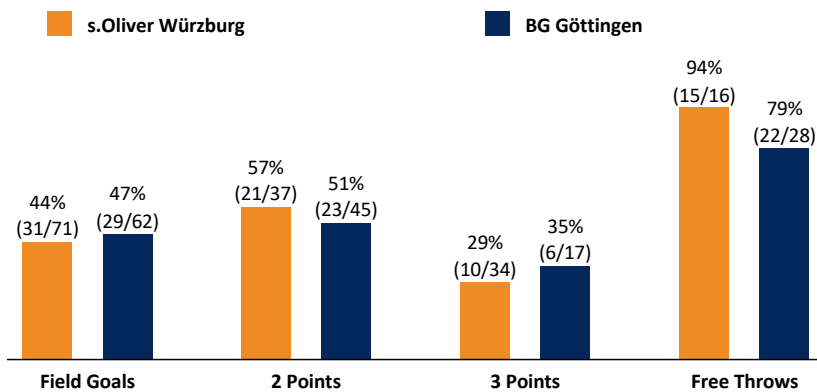

s.Oliver Würzburg

87 : 86

BG Göttingen

Referee: SIMONOW Konstantin
Umpires: KINDERVATER Max / BEJAOUI Dominik
Commissioner: LAUPRECHT Claus

Würzburg, s.Oliver Arena, MO 26 DEZ 2016, 15:30, Game-ID: 19690

Scoreboard table showing quarter scores (Q1-Q4) for WUE and GOT.

WUE - s.Oliver Würzburg (Coach: SPRADLEY Douglas)

Main player statistics table for WUE, including columns for No., Name, Min, PTS, 2 Points, 3 Points, Field Goals, Free Throws, OR, DR, TOT, AS, ST, TO, BS, SB, PF, FD, EFF, +/-.

GOT - BG Göttingen (Coach: ROJAKKERS Johan)

Main player statistics table for GOT, including columns for No., Name, Min, PTS, 2 Points, 3 Points, Field Goals, Free Throws, OR, DR, TOT, AS, ST, TO, BS, SB, PF, FD, EFF, +/-.

Summary statistics table comparing WUE and GOT across various categories like Rebounds, Assists, Fouls, etc.

EASYS-CREDIT-BBL.DE

Alle offiziellen Statistiken der easyCredit BBL, Daten, Rekorde uvm.!

EASYS-CREDIT BBL-APPS

News, Stats, Tabelle, Spielplan und vieles mehr, immer dabei! Kostenfrei für iOS und Android

TELEKOMBASKETBALL.DE

Keinen Korb mehr verpassen - Alle Spiele der easyCredit BBL LIVE und in HD! Erleben sie jetzt das größte Basketball-Angebot Deutschlands zuhause und mobil! www.telekombasketball.de

LEGEND table defining abbreviations for (C), CAPTAIN, +/-, EFF, PTS, AS, MIN, SB, BS, OR, ST, DNP, OTx, TO, DR, PF, TOT.