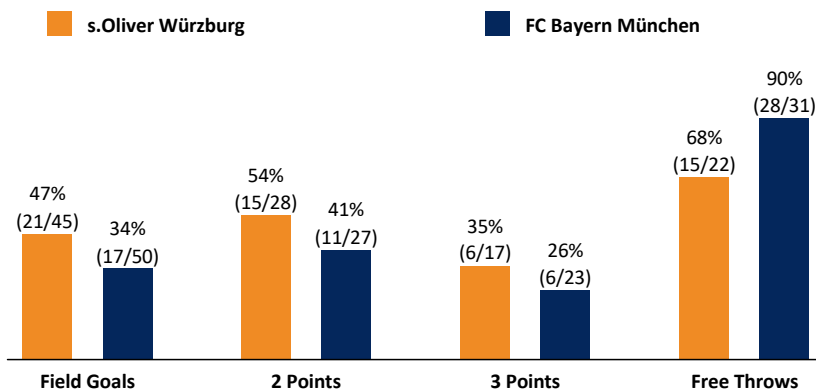

s.Oliver Würzburg

63 : 68

FC Bayern München

Referee: LOTTERMOSER Robert
Umpires: SIMONOW Konstantin / ARIK Tamer
Commissioner: LAUPRECHT Claus

Würzburg, s.Oliver Arena, SA 28 JAN 2017, 18:00, Game-ID: 19720

Summary table showing scores by quarter (Q1-Q4) for WUE and FCB.

WUE - s.Oliver Würzburg (Coach: BAUERMANN Dirk)

Main player statistics table for s.Oliver Würzburg including columns for No., Name, Min, PTS, 2 Points, 3 Points, Field Goals, Free Throws, OR, DR, TOT, AS, ST, TO, BS, SB, PF, FD, EFF, +/-.

FCB - FC Bayern München (Coach: DJORDJEVIC Aleksandar)

Main player statistics table for FC Bayern München including columns for No., Name, Min, PTS, 2 Points, 3 Points, Field Goals, Free Throws, OR, DR, TOT, AS, ST, TO, BS, SB, PF, FD, EFF, +/-.

Comparison table of team statistics between WUE and FCB, including Rebounds, Assists, Fouls, Turnovers, Steals, Points in the Paint, Second Chance Points, Fast Break Points, Biggest Lead, Biggest Scoring Run, Lead Changes, and Times Tied.

EASYCREDIT-BBL.DE

Alle offiziellen Statistiken der easyCredit BBL, Daten, Rekorde uvm.!

EASYCREDIT BBL-APPS

News, Stats, Tabelle, Spielplan und vieles mehr, immer dabei! Kostenfrei für iOS und Android

TELEKOMBASKETBALL.DE

Keinen Korb mehr verpassen - Alle Spiele der easyCredit BBL LIVE und in HD! Erleben sie jetzt das größte Basketball-Angebot Deutschlands zuhause und mobil! www.telekombasketball.de

LEGEND table defining abbreviations for various statistics such as Captain, Plus-Minus-Rating, Assists, Blocked Shots, Did Not Play, Defensive Rebounds, etc.