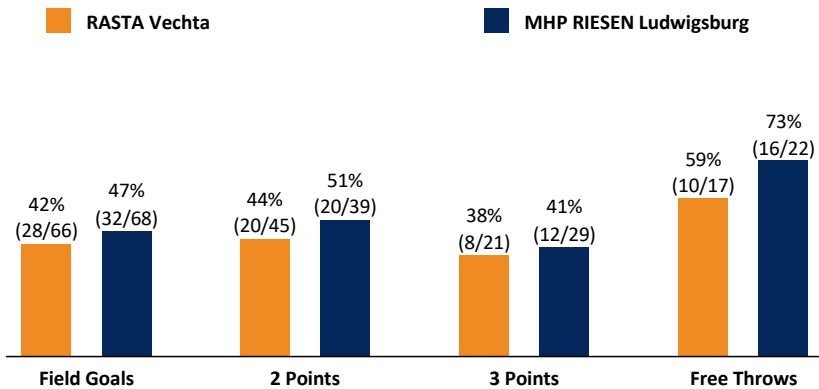

LUD - MHP RIESEN Ludwigsburg (Coach: PATRICK John)

No.	Name	Min	PTS	2 Points	3 Points	Field Goals	Free Throws	OR	DR	TOT	AS	ST	TO	BS	SB	PF	FD	EFF	+/-	
2	HAMMONDS Clifford	23:36	7	1/2 (50%)	1/3 (33%)	2/5 (40%)	2/2 (100%)		3	3	2	3	3		1	1	2	9	9	
6	MARTIN Kelvin	19:21	15	1/3 (33%)	3/3 (100%)	4/6 (67%)	4/5 (80%)		2	2		1		1	1	4	5	16	12	
3	COTTON Tekele	18:28	6	3/4 (75%)	0/1 (0%)	3/5 (60%)		1	1	2	2	1	4		1	3		5	4	
32	THIEMANN Johannes	13:26	11	5/6 (83%)		5/6 (83%)	1/1 (100%)	3	3	6		1	2			2	5	15	20	
4	McCRAV David	10:59	3	0/1 (0%)	1/3 (33%)	1/4 (25%)	0/2 (0%)	1	1	1	1	1				2	1	1	4	
33	TOPPERT Chad	29:26	17	1/1 (100%)	5/10 (50%)	6/11 (55%)		2	3	5						2		17	14	
45	COOLEY Jack	22:29	14	5/10 (50%)	0/1 (0%)	5/11 (45%)	4/4 (100%)	6	5	11	1		1	1		2	5	20	4	
7	CRAWFORD Drew	21:59	5	1/3 (33%)	0/3 (0%)	1/6 (17%)	3/6 (50%)	1	2	3	3					3	3	4	4	
35	LOESING Brad	19:41	2	1/3 (33%)		1/3 (33%)			1	1	6	1			1			8	7	
10	TRICE Roderick	16:30	8	1/3 (33%)	2/5 (40%)	3/8 (38%)		1	5	6	3		1		1	2	1	11	18	
12	BREUNIG Martin	4:05	4	1/3 (33%)		1/3 (33%)	2/2 (100%)		1	1			1				1	2	-6	
Team / Coach								2	1	3										
Totals			200:00	92	20/39 (51%)	12/29 (41%)	32/68 (47%)	16/22 (73%)	16	28	44	18	8	12	2	5	18	23	110	18

VEC	LUD
12 / 22 / 34	16 / 28 / 44
19	18
23	18
18	23
11	12
8	8
30	34
6	15
12	9
0 (:)	24 (63:87)
8-0 (22:27)	9-0 (4:16)
	Lead Changes: 0
	Times Tied: 0

EASycREDIT-BBL.DE

Alle offiziellen Statistiken der easyCredit BBL, Daten, Rekorde uvm.!

EASycREDIT BBL-APPS

News, Stats, Tabelle, Spielplan und vieles mehr, immer dabei! Kostenfrei für iOS und Android

TELEKOMBASKETBALL.DE

Keinen Korb mehr verpassen - Alle Spiele der easyCredit BBL LIVE und in HD! Erleben sie jetzt das größte Basketball-Angebot Deutschlands zuhause und mobil! www.telekombasketball.de

LEGEND								
(C) Captain	+/- Plus-Minus-Rating	AS Assists	BS Blocked Shots	DNP Did Not Play	DR Defensive Rebounds			
EFF Efficiency	FD Fouls Drawn	Min Minutes Played	OR Offensive Rebounds	OTx Overtime	PF Fouls			
PTS Points	Qx Quarter Time	SB Shots Blocked	ST Steals	TO Turnovers	TOT Total Rebounds