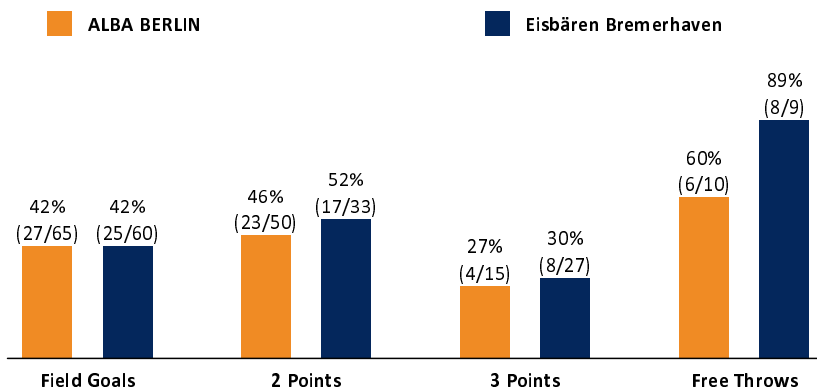

ALBA BERLIN

64 : 66 Eisbären Bremerhaven

Referee: LOTTERMOSER Robert
Umpires: STRAUBE Carsten / BÄNSCH Bastian
Commissioner: GITZLER Jörg

Attendance: 8.877
Berlin, Mercedes-Benz Arena, MO 2 OKT 2017, 19:00, Game-ID: 20915

Scoreboard table showing quarters Q1, Q2, Q3, Q4 for teams BER and BRE.

BER - ALBA BERLIN (Coach: GARCIA RENESES Alejandro)

Main player statistics table for ALBA BERLIN including columns for No., Name, Min, PTS, 2 Points, 3 Points, Field Goals, Free Throws, and various rebound/assist metrics.

BRE - Eisbären Bremerhaven (Coach: MACHOWSKI Sebastian)

Main player statistics table for Eisbären Bremerhaven including columns for No., Name, Min, PTS, 2 Points, 3 Points, Field Goals, Free Throws, and various rebound/assist metrics.

Summary statistics table comparing BER and BRE across categories like Rebounds, Assists, Fouls, Turnovers, Steals, Points in the Paint, etc.

EASycREDIT-BBL.DE

Alle offiziellen Statistiken der easycr Credit BBL, Daten, Rekorde uvm. gibt es auf easycr Credit-BBL.de! News, Stats, Tabelle und Spielplan für unterwegs: Kostenfrei für iOS und Android in der offiziellen Liga-App!

TELEKOMSPORT.DE

Keinen Korb mehr verpassen - Alle Spiele der easycr Credit BBL LIVE und in HD! Erleben sie jetzt das größte Basketball-Angebot Deutschlands zuhause und mobil! www.telekomport.de

LEGEND: Min Minutes Played, DR Defensive Rebounds, AS Assists, BS Blocked Shots, PF Fouls, +/- Plus-Minus-Rating, DNP Did Not Play, OR Offensive Rebounds, ST Steals, SB Shots Blocked, FD Fouls Drawn, * Starters, PTS Points, TR Total Rebounds, TO Turnovers, EFF Efficiency = ((PTS + TR + AS + ST + BS) - ((FGA - FGM) + (FTA - FTM) + TO))