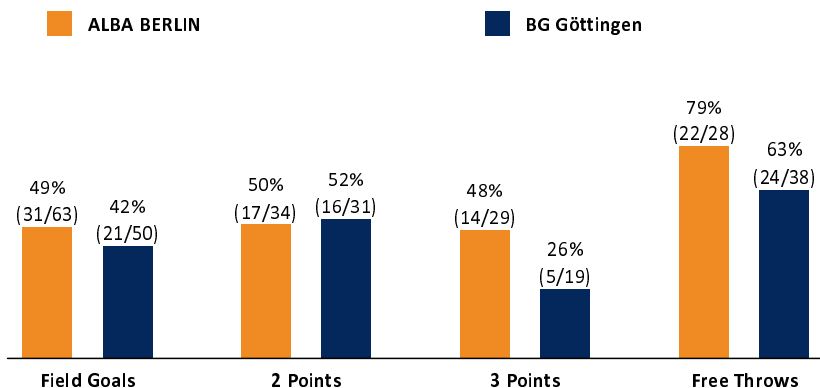

ALBA BERLIN

98 : 71

BG Göttingen

Referee: PANTHER Anne
Umpires: KRAUSE Oliver / FRISCHMUTH Sven
Commissioner: UMLANDT Ralph

Attendance: 10.458
Berlin, Mercedes-Benz Arena, SA 17 MRZ 2018, 18:00, Game-ID: 21044

Scoreboard table showing Q1, Q2, Q3, Q4 scores for BER and GOT.

BER - ALBA BERLIN (Coach: GARCIA RENESES Alejandro)

Main player statistics table for ALBA BERLIN including columns for No., Name, Min, PTS, 2 Points, 3 Points, Field Goals, Free Throws, OR, DR, TR, AS, ST, TO, BS, SB, PF, FD, EFF, +/-.

GOT - BG Göttingen (Coach: ROIJAKKERS Johan)

Main player statistics table for BG Göttingen including columns for No., Name, Min, PTS, 2 Points, 3 Points, Field Goals, Free Throws, OR, DR, TR, AS, ST, TO, BS, SB, PF, FD, EFF, +/-.

Summary table comparing BER and GOT across various statistical categories like Rebounds, Assists, Fouls, Turnovers, Steals, etc.

EASYCREDIT-BBL.DE

Alle offiziellen Statistiken der easyCredit BBL, Daten, Rekorde uvm. gibt es auf easyCredit-BBL.de! News, Stats, Tabelle und Spielplan für unterwegs: Kostenfrei für iOS und Android in der offiziellen Liga-App!

TELEKOMSPORT.DE

Keinen Korb mehr verpassen - Alle Spiele der easyCredit BBL LIVE und in HD! Erleben sie jetzt das größte Basketball-Angebot Deutschlands zuhause und mobil! www.telekom sport.de

LEGEND: Min Minutes Played, DR Defensive Rebounds, AS Assists, BS Blocked Shots, PF Fouls, +/- Plus-Minus-Rating, DNP Did Not Play, OR Offensive Rebounds, ST Steals, SB Shots Blocked, FD Fouls Drawn, * Starters, PTS Points, TR Total Rebounds, TO Turnovers, EFF Efficiency = ((PTS + TR + AS + ST + BS) - ((FGA - FGM) + (FTA - FTM) + TO))