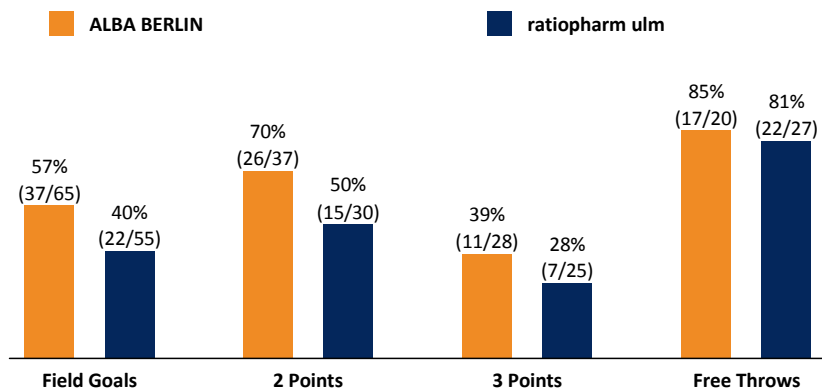

ALBA BERLIN

102 : 73

ratiopharm ulm

Referee: KRAUSE Oliver
Umpires: BITTNER Steve / SIROWI Dennis
Commissioner: GITZLER Jörg

Attendance: 8.899
Berlin, Mercedes-Benz Arena, DI 1 MAI 2018, 15:00, Game-ID: 21128

Scoreboard table showing Q1, Q2, Q3, Q4 scores for BER and ULM.

BER - ALBA BERLIN (Coach: GARCIA RENESES Alejandro)

Main player statistics table for ALBA BERLIN including columns for Name, Min, PTS, 2 Points, 3 Points, Field Goals, Free Throws, and various rebound/assist metrics.

ULM - ratiopharm ulm (Coach: LEIBENATH Thorsten)

Main player statistics table for ratiopharm ulm including columns for Name, Min, PTS, 2 Points, 3 Points, Field Goals, Free Throws, and various rebound/assist metrics.

Summary table comparing ALBA BERLIN and ratiopharm ulm on various team statistics like Rebounds, Assists, Fouls, Turnovers, Steals, etc.

EASycREDIT-BBL.DE

Alle offiziellen Statistiken der easyCredit BBL, Daten,
Rekorde uvm. gibt es auf easyCredit-BBL.de! News, Stats, Tabelle und Spielplan
für unterwegs: Kostenlos für iOS und Android in der offiziellen Liga-App!

LEGEND
Min Minutes Played
DNP Did Not Play
PTS Points
DR Defensive Rebounds
OR Offensive Rebounds
TR Total Rebounds
AS Assists
ST Steals
TO Turnovers
BS Blocked Shots
SB Shots Blocked
EFF Efficiency = ((PTS + TR + AS + ST + BS) - ((FGA - FGM) + (FTA - FTM) + TO))
PF Fouls
FD Fouls Drawn
+/- Plus-Minus-Rating
* Starters