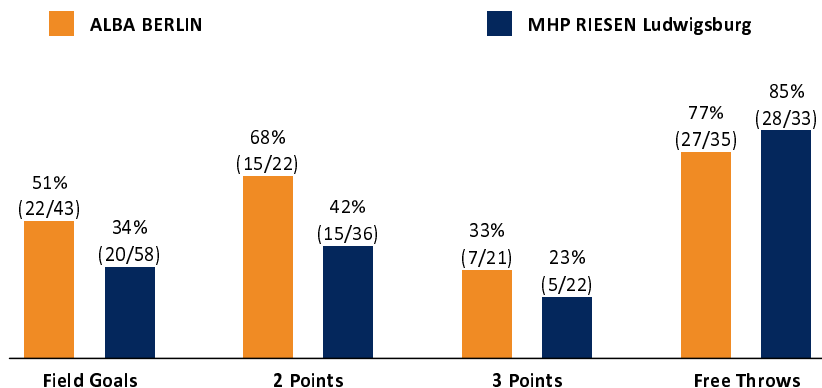

ALBA BERLIN

78 : 73 MHP RIESEN Ludwigsburg

Referee: REITER Moritz
Umpires: RODRIGUEZ Toni / BARTH Benjamin
Commissioner: GITZLER Jörg

Attendance: 6.105
Berlin, Mercedes-Benz Arena, SO 21 JAN 2018, 15:00, Game-ID: 21563

Scoreboard table showing quarters Q1, Q2, Q3, Q4 for BER and LUD.

BER - ALBA BERLIN (Coach: GARCIA RENESES Alejandro)

Main player statistics table for ALBA BERLIN including columns for No., Name, Min, PTS, 2 Points, 3 Points, Field Goals, Free Throws, OR, DR, TR, AS, ST, TO, BS, SB, PF, FD, EFF, +/-.

LUD - MHP RIESEN Ludwigsburg (Coach: PATRICK John)

Main player statistics table for MHP RIESEN Ludwigsburg including columns for No., Name, Min, PTS, 2 Points, 3 Points, Field Goals, Free Throws, OR, DR, TR, AS, ST, TO, BS, SB, PF, FD, EFF, +/-.

Summary table comparing ALBA BERLIN and MHP RIESEN Ludwigsburg on various metrics like Rebounds, Assists, Fouls, Turnovers, Steals, Points in the Paint, etc.

EASycREDIT-BBL.DE

Alle offiziellen Statistiken der easycrredit BBL, Daten, Rekorde uvm. gibt es auf easycrredit-BBL.de! News, Stats, Tabelle und Spielplan für unterwegs: Kostenfrei für iOS und Android in der offiziellen Liga-App!

TELEKOMSPORT.DE

Keinen Korb mehr verpassen - Alle Spiele der easycrredit BBL LIVE und in HD! Erleben sie jetzt das größte Basketball-Angebot Deutschlands zuhause und mobil! www.telekom sport.de

LEGEND
Min Minutes Played
DNP Did Not Play
PTS Points
DR Defensive Rebounds
OR Offensive Rebounds
TR Total Rebounds
AS Assists
ST Steals
TO Turnovers
BS Blocked Shots
SB Shots Blocked
EFF Efficiency = ((PTS + TR + AS + ST + BS) - ((FGA - FGM) + (FTA - FTM) + TO))
PF Fouls
FD Fouls Drawn
+/- Plus-Minus-Rating
* Starters