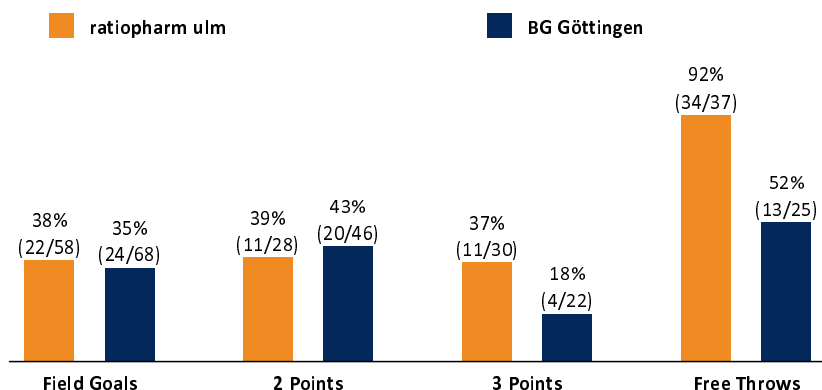

ratiopharm ulm

89 : 65

BG Göttingen

Referee: PANTHER A.
Umpires: KATTUR R. / BOHN A.
Commissioner: SLEDZ U.

Attendance: 6.200
Ulm, ratiopharm arena, SO 15 OKT 2017, 15:00, Game-ID: 20864

Scoreboard table showing Q1, Q2, Q3, Q4 scores for ULM and GOT.

ULM - ratiopharm ulm (Coach: LEIBENATH Thorsten)

Main player statistics table for ULM, including columns for No., Name, Min, PTS, 2 Points, 3 Points, Field Goals, Free Throws, OR, DR, TR, AS, ST, TO, BS, SB, PF, FD, EFF, +/-.

GOT - BG Göttingen (Coach: ROIJAKKERS Johan)

Main player statistics table for GOT, including columns for No., Name, Min, PTS, 2 Points, 3 Points, Field Goals, Free Throws, OR, DR, TR, AS, ST, TO, BS, SB, PF, FD, EFF, +/-.

Summary statistics table comparing ULM and GOT across various categories like Rebounds, Assists, Fouls, etc.

EASYCREDIT-BBL.DE

Alle offiziellen Statistiken der easyCredit BBL, Daten, Rekorde uvm. gibt es auf easyCredit-BBL.de! News, Stats, Tabelle und Spielplan für unterwegs: Kostenfrei für iOS und Android in der offiziellen Liga-App!

TELEKOMSPORT.DE

Keinen Korb mehr verpassen - Alle Spiele der easyCredit BBL LIVE und in HD! Erleben sie jetzt das größte Basketball-Angebot Deutschlands zuhause und mobil! www.telekom sport.de

LEGEND: Min Minutes Played, DR Defensive Rebounds, AS Assists, BS Blocked Shots, PF Fouls, +/- Plus-Minus-Rating, DNP Did Not Play, OR Offensive Rebounds, ST Steals, SB Shots Blocked, FD Fouls Drawn, * Starters, PTS Points, TR Total Rebounds, TO Turnovers, EFF Efficiency = ((PTS + TR + AS + ST + BS) - ((FGA - FGM) + (FTA - FTM) + TO))