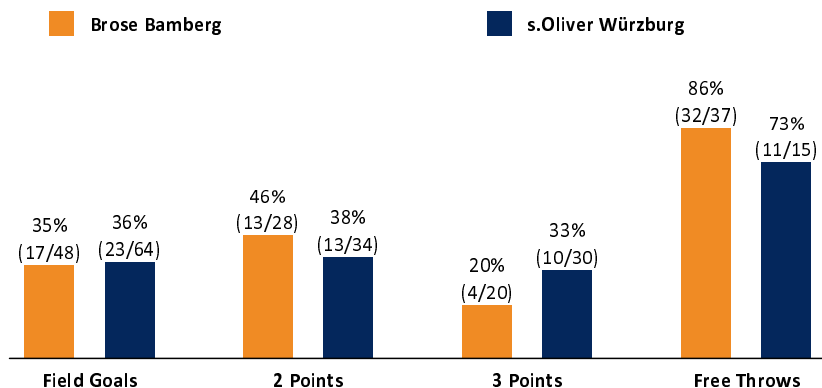

Brose Bamberg

70 : 67

s.Oliver Würzburg

Referee: REITER Moritz
Umpires: FRITZ Clemens / ORUZGAMI Zulfikar
Commissioner: ESSER Norbert

Bamberg, BROSE ARENA, SA 17 MRZ 2018, 20:30, Game-ID: 21049

Scoreboard table showing Q1, Q2, Q3, Q4 scores for BAM and WUE.

BAM - Brose Bamberg (Coach: KANTZOURIS Ilias)

Main player statistics table for Brose Bamberg including columns for No., Name, Min, PTS, 2 Points, 3 Points, Field Goals, Free Throws, OR, DR, TR, AS, ST, TO, BS, SB, PF, FD, EFF, +/-.

WUE - s.Oliver Würzburg (Coach: BAUERMANN Dirk)

Main player statistics table for s.Oliver Würzburg including columns for No., Name, Min, PTS, 2 Points, 3 Points, Field Goals, Free Throws, OR, DR, TR, AS, ST, TO, BS, SB, PF, FD, EFF, +/-.

Summary statistics table comparing BAM and WUE across categories like Rebounds, Assists, Fouls, Turnovers, Steals, Points in the Paint, etc.

EASYCREDIT-BBL.DE

Alle offiziellen Statistiken der easyCredit BBL, Daten, Rekorde uvm. gibt es auf easyCredit-BBL.de! News, Stats, Tabelle und Spielplan für unterwegs: Kostenfrei für iOS und Android in der offiziellen Liga-App!

TELEKOMSPORT.DE

Keinen Korb mehr verpassen - Alle Spiele der easyCredit BBL LIVE und in HD! Erleben sie jetzt das größte Basketball-Angebot Deutschlands zuhause und mobil! www.telekom sport.de

LEGEND: Min Minutes Played, DR Defensive Rebounds, AS Assists, BS Blocked Shots, PF Fouls, +/- Plus-Minus-Rating, DNP Did Not Play, OR Offensive Rebounds, ST Steals, SB Shots Blocked, FD Fouls Drawn, * Starters, PTS Points, TR Total Rebounds, TO Turnovers, EFF Efficiency = ((PTS + TR + AS + ST + BS) - ((FGA - FGM) + (FTA - FTM) + TO))