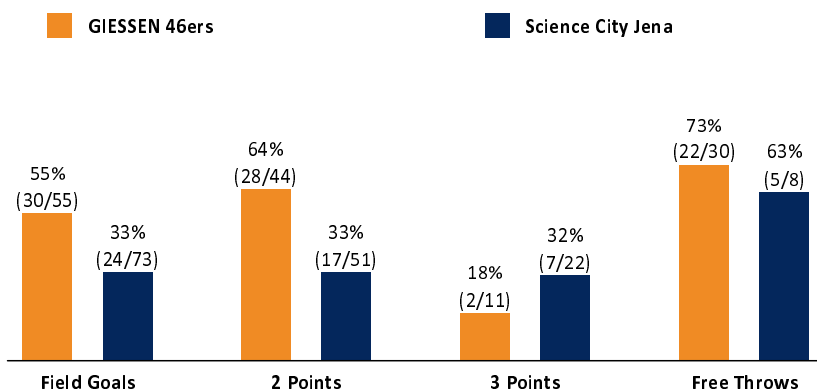

GIESSEN 46ers

84 : 60

Science City Jena

Referee: STREIT Enrico
Umpires: KATTUR Radeesh / BOHN Andreas
Commissioner: ESSER Norbert

Gießen, Sporthalle Gießen-Ost, SA 18 NOV 2017, 20:30, Game-ID: 20910

Scoreboard table showing Q1, Q2, Q3, Q4 scores for GIE and JEN.

GIE - GIESSEN 46ers (Coach: FREYER Ingo)

Main player statistics table for GIE - GIESSEN 46ers including columns for No., Name, Min, PTS, 2 Points, 3 Points, Field Goals, Free Throws, and various rebound/steal metrics.

JEN - Science City Jena (Coach: HARMSEN Björn)

Main player statistics table for JEN - Science City Jena including columns for No., Name, Min, PTS, 2 Points, 3 Points, Field Goals, Free Throws, and various rebound/steal metrics.

Summary statistics table comparing GIE and JEN across various metrics like Rebounds, Assists, Fouls, Turnovers, Steals, Points in the Paint, etc.

EASYCREDIT-BBL.DE

Alle offiziellen Statistiken der easyCredit BBL, Daten, Rekorde uvm. gibt es auf easyCredit-BBL.de! News, Stats, Tabelle und Spielplan für unterwegs: Kostenlos für iOS und Android in der offiziellen Liga-App!

TELEKOMSPORT.DE

Keinen Korb mehr verpassen - Alle Spiele der easyCredit BBL LIVE und in HD! Erleben sie jetzt das größte Basketball-Angebot Deutschlands zuhause und mobil! www.telekom sport.de

LEGEND: Min Minutes Played, DR Defensive Rebounds, AS Assists, BS Blocked Shots, PF Fouls, +/- Plus-Minus-Rating, DNP Did Not Play, OR Offensive Rebounds, ST Steals, SB Shots Blocked, FD Fouls Drawn, * Starters, PTS Points, TR Total Rebounds, TO Turnovers, EFF Efficiency = ((PTS + TR + AS + ST + BS) - ((FGA - FGM) + (FTA - FTM) + TO))