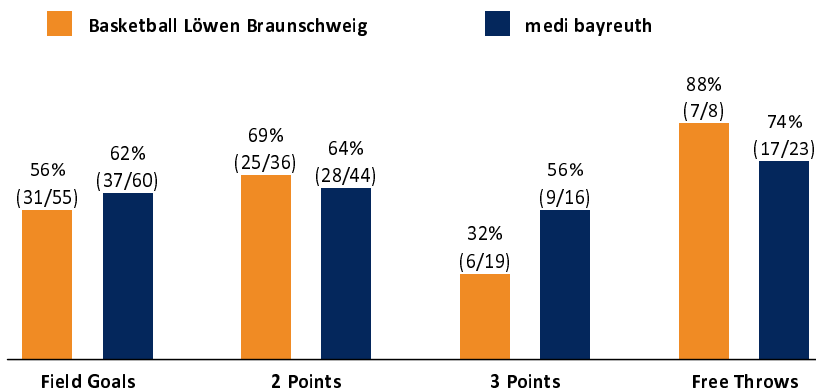

BAY - medi bayreuth (Coach: KORNER Raoul)

No.	Name	Min	PTS	2 Points	3 Points	Field Goals	Free Throws	OR	DR	TR	AS	ST	TO	BS	SB	PF	FD	EFF	+/-
*3	ROBINSON James	31:47	16	5/7 (71%)	1/1 (100%)	6/8 (75%)	3/3 (100%)		3	3	6	3	1		1	2	5	25	26
6	COX John	19:46	2	1/3 (33%)	0/2 (0%)	1/5 (20%)	0/1 (0%)		1	1			1				1	-3	-5
8	LINHART Nate	DNP																	
10	DORETH Bastian	23:43	4		0/1 (0%)	0/1 (0%)	4/4 (100%)		2	2	2	2				1	4	9	17
*11	SEIFERTH Andreas	19:57	10	5/6 (83%)		5/6 (83%)	0/2 (0%)		1	1	1	1	3			4	1	7	-7
14	WACHALSKI Steve	11:27	3		1/1 (100%)	1/1 (100%)			1	1			1			1	1	3	16
*15	AMAIZE Robin	27:07	12	3/6 (50%)	1/3 (33%)	4/9 (44%)	3/3 (100%)					1	1		1	3	2	7	6
*24	BROOKS De'Mon	16:00	1				1/2 (50%)	1	1	2		1	4			2	2	-1	11
*32	YORK Gabe	30:10	32	5/8 (63%)	6/8 (75%)	11/16 (69%)	4/6 (67%)	1	4	5	3	1	1		1	2	5	33	29
50	MAREI Assem	20:03	20	9/14 (64%)		9/14 (64%)	2/2 (100%)	6	3	9	1	1	2			2	5	24	32
Team / Coach								2	1	3		1				2			
Totals			200:00	100	28/44 (64%)	9/16 (56%)	37/60 (62%)	17/23 (74%)	10	17	27	13	10	15	3	17	26	106	25

BRA	BAY
8 / 16 / 24	Rebounds OR/DR/TR
17	Assists
26	Fouls
17	Fouls Drawn
24	Turnovers
4	Steals
44	Points in the Paint
6	Second Chance Points
4	Fast Break Points
4 (14:10)	Biggest Lead
8-0 (14:10)	Biggest Scoring Run
	Lead Changes: 5
	Times Tied: 5

EASYCREDIT-BBL.DE

Alle offiziellen Statistiken der easyCredit BBL, Daten, Rekorde uvm. gibt es auf easyCredit-BBL.de! News, Stats, Tabelle und Spielplan für unterwegs: Kostenfrei für iOS und Android in der offiziellen Liga-App!

TELEKOMSPORT.DE

Keinen Korb mehr verpassen - Alle Spiele der easyCredit BBL LIVE und in HD! Erleben sie jetzt das größte Basketball-Angebot Deutschlands zuhause und mobil! www.telekom-sport.de

LEGEND
Min Minutes Played   **DR** Defensive Rebounds   **AS** Assists   **BS** Blocked Shots   **PF** Fouls   **+/-** Plus-Minus-Rating
DNP Did Not Play   **OR** Offensive Rebounds   **ST** Steals   **SB** Shots Blocked   **FD** Fouls Drawn   ***** Starters
PTS Points   **TR** Total Rebounds   **TO** Turnovers   **EFF** Efficiency = ((PTS + TR + AS + ST + BS) - ((FGA - FGM) + (FTA - FTM) + TO))