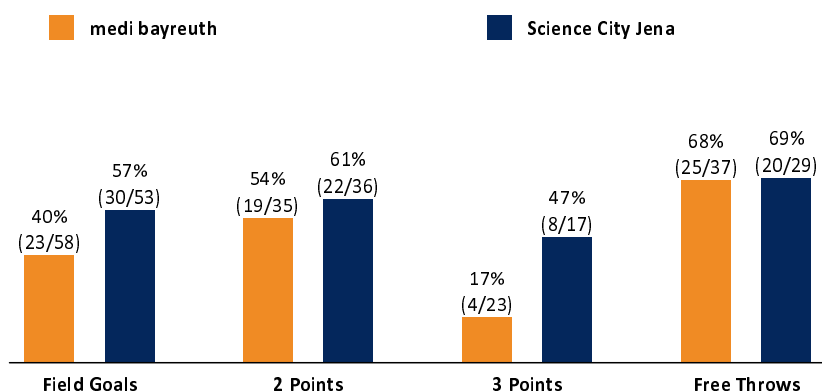

medi bayreuth

75 : 88

Science City Jena

Referee: MADINER C.
Umpires: GROLL J. / BRENDEL N.
Commissioner: SCHECNKING A.

Bayreuth, Oberfrankenhalle, SO 15 OKT 2017, 15:00, Game-ID: 20863

Scoreboard table showing Q1, Q2, Q3, Q4 scores for BAY and JEN.

BAY - medi bayreuth (Coach: KORNER Raoul)

Main player statistics table for BAY team including columns for No., Name, Min, PTS, 2 Points, 3 Points, Field Goals, Free Throws, and various rebound/assist metrics.

JEN - Science City Jena (Coach: HARMSEN Björn)

Main player statistics table for JEN team including columns for No., Name, Min, PTS, 2 Points, 3 Points, Field Goals, Free Throws, and various rebound/assist metrics.

Summary statistics table comparing BAY and JEN across various categories like Rebounds, Assists, Fouls, etc.

EASYCREDIT-BBL.DE

Alle offiziellen Statistiken der easyCredit BBL, Daten, Rekorde uvm. gibt es auf easyCredit-BBL.de! News, Stats, Tabelle und Spielplan für unterwegs: Kostenfrei für iOS und Android in der offiziellen Liga-App!

TELEKOMSPORT.DE

Keinen Korb mehr verpassen - Alle Spiele der easyCredit BBL LIVE und in HD! Erleben sie jetzt das größte Basketball-Angebot Deutschlands zuhause und mobil! www.telekom sport.de

LEGEND: Min Minutes Played, DR Defensive Rebounds, AS Assists, BS Blocked Shots, PF Fouls, +/- Plus-Minus-Rating, DNP Did Not Play, OR Offensive Rebounds, ST Steals, SB Shots Blocked, FD Fouls Drawn, * Starters, PTS Points, TR Total Rebounds, TO Turnovers, EFF Efficiency = ((PTS + TR + AS + ST + BS) - ((FGA - FGM) + (FTA - FTM) + TO))