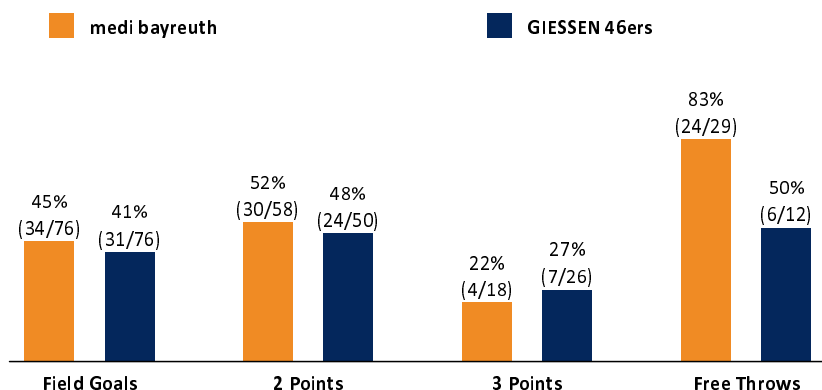

medi bayreuth

96 : 75

GIESSEN 46ers

Referee: RODRIGUEZ Toni
Umpires: BARTH Benjamin / FRISCHMUTH Sven
Commissioner: LAUPRECHT Claus-Arved

Bayreuth, Oberfrankenhalle, SO 29 OKT 2017, 17:30, Game-ID: 20885

Scoreboard table showing Q1, Q2, Q3, Q4 scores for BAY and GIE.

BAY - medi bayreuth (Coach: KORNER Raoul)

Main player statistics table for medi bayreuth including columns for No., Name, Min, PTS, 2 Points, 3 Points, Field Goals, Free Throws, and various rebound and efficiency metrics.

GIE - GIESSEN 46ers (Coach: FREYER Ingo)

Main player statistics table for GIESSEN 46ers including columns for No., Name, Min, PTS, 2 Points, 3 Points, Field Goals, Free Throws, and various rebound and efficiency metrics.

Summary statistics table comparing BAY and GIE across categories like Rebounds, Assists, Fouls, Turnovers, Steals, Points in the Paint, etc.

EASycRedit-BBL.DE

Alle offiziellen Statistiken der easycrredit BBL, Daten, Rekorde uvm. gibt es auf easycrredit-BBL.de! News, Stats, Tabelle und Spielplan für unterwegs: Kostenfrei für iOS und Android in der offiziellen Liga-App!

TELEKOMSPORT.DE

Keinen Korb mehr verpassen - Alle Spiele der easycrredit BBL LIVE und in HD! Erleben sie jetzt das größte Basketball-Angebot Deutschlands zuhause und mobil! www.telekom sport.de

LEGEND: Min Minutes Played, DR Defensive Rebounds, AS Assists, BS Blocked Shots, PF Fouls, +/- Plus-Minus-Rating, DNP Did Not Play, OR Offensive Rebounds, ST Steals, SB Shots Blocked, FD Fouls Drawn, * Starters, PTS Points, TR Total Rebounds, TO Turnovers, EFF Efficiency = ((PTS + TR + AS + ST + BS) - ((FGA - FGM) + (FTA - FTM) + TO))