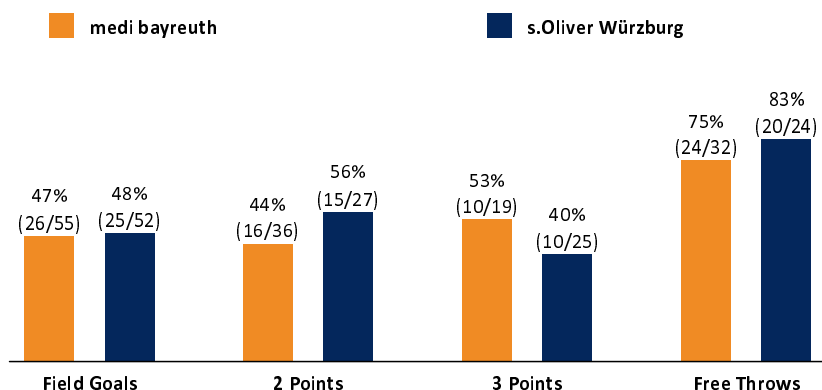

medi bayreuth

86 : 80

s.Oliver Würzburg

Referee: RODRIGUEZ Toni
Umpires: HACK Johannes / ARIK Tamer
Commissioner: EICHHORN Christian

Bayreuth, Oberfrankenhalle, SA 2 DEZ 2017, 20:30, Game-ID: 20919

Scoreboard table showing quarters Q1-Q4 for BAY and WUE.

BAY - medi bayreuth (Coach: KORNER Raoul)

Main player statistics table for medi bayreuth including columns for No., Name, Min, PTS, 2 Points, 3 Points, Field Goals, Free Throws, and various rebound/assist metrics.

WUE - s.Oliver Würzburg (Coach: BAUERMANN Dirk)

Main player statistics table for s.Oliver Würzburg including columns for No., Name, Min, PTS, 2 Points, 3 Points, Field Goals, Free Throws, and various rebound/assist metrics.

Summary statistics table comparing BAY and WUE across categories like Rebounds, Assists, Fouls, Turnovers, Steals, Points in the Paint, etc.

EASYCREDIT-BBL.DE

Alle offiziellen Statistiken der easyCredit BBL, Daten, Rekorde uvm. gibt es auf easyCredit-BBL.de! News, Stats, Tabelle und Spielplan für unterwegs: Kostenlos für iOS und Android in der offiziellen Liga-App!

TELEKOMSPORT.DE

Keinen Korb mehr verpassen - Alle Spiele der easyCredit BBL LIVE und in HD! Erleben sie jetzt das größte Basketball-Angebot Deutschlands zuhause und mobil! www.telekom sport.de

LEGEND: Min Minutes Played, DR Defensive Rebounds, AS Assists, BS Blocked Shots, PF Fouls, +/- Plus-Minus-Rating, DNP Did Not Play, OR Offensive Rebounds, ST Steals, SB Shots Blocked, FD Fouls Drawn, * Starters, PTS Points, TR Total Rebounds, TO Turnovers, EFF Efficiency = ((PTS + TR + AS + ST + BS) - ((FGA - FGM) + (FTA - FTM) + TO))