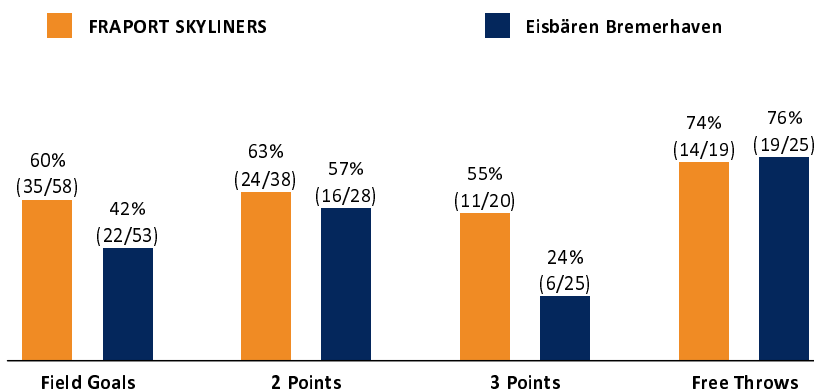

BRE - Eisbären Bremerhaven (Coach: MACHOWSKI Sebastian)

No.	Name	Min	PTS	2 Points	3 Points	Field Goals	Free Throws	OR	DR	TR	AS	ST	TO	BS	SB	PF	FD	EFF	+/-
*2	JOHNSON Dominique	20:27	5	1/3 (33%)	1/2 (50%)	2/5 (40%)					1		1					2	-13
3	KESSENS Michael	18:46	6	1/1 (100%)		1/1 (100%)	4/4 (100%)	2	4	6	2	1	2			4	3	13	-14
7	BREITLAUCH Adrian	8:06	5	1/1 (100%)	1/1 (100%)	2/2 (100%)							1			3		4	-6
*8	BERHANEMESKEL Johnny	26:39	15	4/4 (100%)	1/3 (33%)	5/7 (71%)	4/6 (67%)	1	1	2	1		1				4	13	-30
9	BLECK Fabian	23:09	4	2/4 (50%)		2/4 (50%)		6	4	10	1	2	2	1		3		14	-14
*10	HULLS Jordan	25:45	13	0/1 (0%)	2/5 (40%)	2/6 (33%)	7/8 (88%)		2	2	3		4			1	5	9	-14
12	BUSSEY Tre	28:06	9	4/7 (57%)	0/6 (0%)	4/13 (31%)	1/2 (50%)					1	1		2	2	2	-1	-6
18	WENDT Lars	4:35	5	1/1 (100%)	1/3 (33%)	2/4 (50%)										1		3	-1
30	BREMBLY David	11:53	2	0/1 (0%)	0/4 (0%)	0/5 (0%)	2/2 (100%)		1	1		1				3		-1	-7
*33	BAPTISTE Carl	16:51	3	1/2 (50%)	0/1 (0%)	1/3 (33%)	1/2 (50%)		4	4	1		2			4	2	3	-12
*41	GROSELLE Geoffrey	15:43	2	1/3 (33%)		1/3 (33%)	0/1 (0%)	1	1	2	1		2		1	4	3	0	-13
Team / Coach								1	1	2			2						0
Totals		200:00	69	16/28 (57%)	6/25 (24%)	22/53 (42%)	19/25 (76%)	11	18	29	10	5	18	1	3	22	22	59	-26

FRA	BRE
8 / 22 / 30	11 / 18 / 29
22	10
22	22
22	22
13	18
12	5
40	20
7	8
4	4
26 (59:33)	0 (7:7)
12-0 (40:22)	11-0 (73:58)
Lead Changes: 0	
Times Tied: 5	

EASYCREDIT-BBL.DE

Alle offiziellen Statistiken der easyCredit BBL, Daten, Rekorde uvm. gibt es auf easyCredit-BBL.de! News, Stats, Tabelle und Spielplan für unterwegs: Kostenfrei für iOS und Android in der offiziellen Liga-App!

TELEKOMSPORT.DE

Keinen Korb mehr verpassen - Alle Spiele der easyCredit BBL LIVE und in HD! Erleben sie jetzt das größte Basketball-Angebot Deutschlands zuhause und mobil! www.telekom-sport.de

LEGEND
Min Minutes Played   DR Defensive Rebounds   AS Assists   BS Blocked Shots   PF Fouls   +/- Plus-Minus-Rating
DNP Did Not Play   OR Offensive Rebounds   ST Steals   SB Shots Blocked   FD Fouls Drawn   * Starters
PTS Points   TR Total Rebounds   TO Turnovers   EFF Efficiency = ((PTS + TR + AS + ST + BS) - ((FGA - FGM) + (FTA - FTM) + TO))