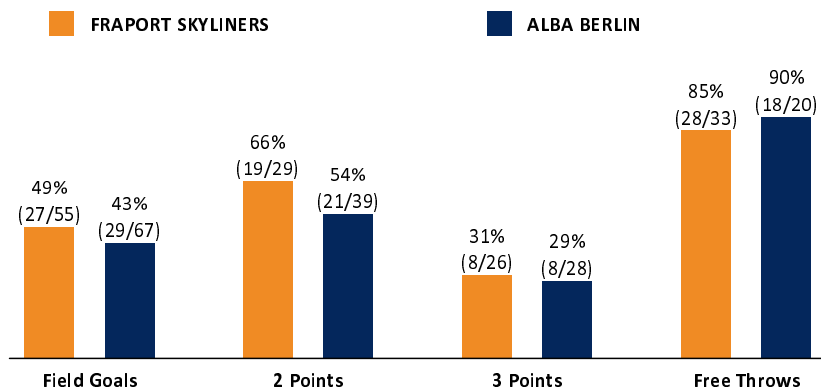

BER - ALBA BERLIN (Coach: GARCIA RENESES Alejandro)

No.	Name	Min	PTS	2 Points	3 Points	Field Goals	Free Throws	OR	DR	TR	AS	ST	TO	BS	SB	PF	FD	EFF	+/-	
*1	SAIBOU Joshiko	19:53	9	2/4 (50%)	1/4 (25%)	3/8 (38%)	2/2 (100%)	3	1	4	2		2		1	3	2	8	-7	
3	SIVA Peyton	DNP																		
5	GIFFEY Niels	4:14	0								1		1			1		0	-8	
6	HUNDT Bennet	14:26	2	1/1 (100%)	0/1 (0%)	1/2 (50%)			1	1	3	1	1			2		5	-17	
10	SCHNEIDER Tim	7:14	4	2/2 (100%)	0/2 (0%)	2/4 (50%)		2	1	3			1			1	1	4	-5	
11	VARGAS Akeem	8:57	0	0/2 (0%)		0/2 (0%)							1		1	1	1	-3	-9	
*13	GRIGONIS Marius	29:38	17	3/5 (60%)	2/4 (50%)	5/9 (56%)	5/6 (83%)		2	2		1	2			4	5	13	2	
15	RADOSAVLJEVIC Bogdan	10:34	4	2/4 (50%)		2/4 (50%)		1		1	3	1				2	1	7	10	
21	BUTTERFIELD Spencer	28:12	13	3/4 (75%)	2/10 (20%)	5/14 (36%)	1/1 (100%)		5	5	3	1	1			3	1	12	3	
*42	CLIFFORD Dennis	24:01	8	2/4 (50%)		2/4 (50%)	4/5 (80%)	2	5	7			3		1	1	4	9	-16	
*43	SIKMA Luke	27:17	20	5/10 (50%)	2/4 (50%)	7/14 (50%)	4/4 (100%)	4	6	10	3	1	2			3	4	25	6	
*44	PENO Stefan	25:34	7	1/3 (33%)	1/3 (33%)	2/6 (33%)	2/2 (100%)	1	1	2	7	2	1			2	2	13	11	
Team / Coach								4	1	5			3				2			
Totals			200:00	84	21/39 (54%)	8/28 (29%)	29/67 (43%)	18/20 (90%)	17	23	40	22	7	18		3	23	21	95	-6

FRA	Rebounds OR/DR/TR	BER
5 / 22 / 27		17 / 23 / 40
19	Assists	22
22	Fouls	23
22	Fouls Drawn	21
11	Turnovers	18
10	Steals	7
36	Points in the Paint	30
7	Second Chance Points	21
11	Fast Break Points	4
15 (47:32)	Biggest Lead	3 (21:24)
12-0 (35:26)	Biggest Scoring Run	8-0 (86:84)
	Lead Changes: 10	
	Times Tied: 5	

EASYCREDIT-BBL.DE

Alle offiziellen Statistiken der easyCredit BBL, Daten, Rekorde uvm. gibt es auf easyCredit-BBL.de! News, Stats, Tabelle und Spielplan für unterwegs: Kostenfrei für iOS und Android in der offiziellen Liga-App!

TELEKOMSPORT.DE

Keinen Korb mehr verpassen - Alle Spiele der easyCredit BBL LIVE und in HD! Erleben sie jetzt das größte Basketball-Angebot Deutschlands zuhause und mobil! www.telekom-sport.de

LEGEND

Min Minutes Played DR Defensive Rebounds AS Assists BS Blocked Shots PF Fouls +/- Plus-Minus-Rating
DNP Did Not Play OR Offensive Rebounds ST Steals SB Shots Blocked FD Fouls Drawn * Starters
PTS Points TR Total Rebounds TO Turnovers EFF Efficiency = ((PTS + TR + AS + ST + BS) - ((FGA - FGM) + (FTA - FTM) + TO))