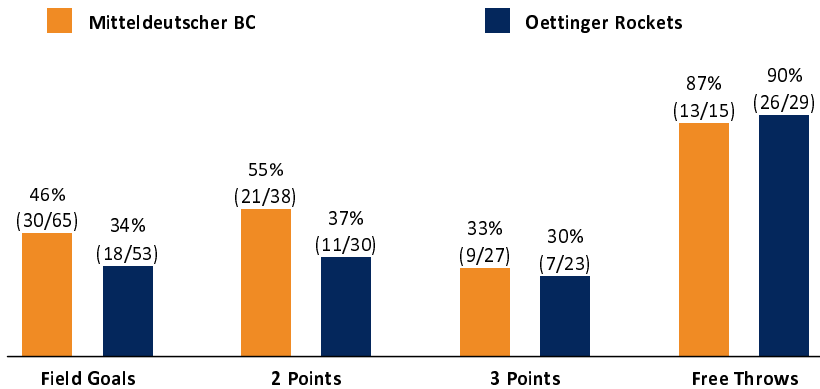

Mitteldeutscher BC

82 : 69

Oettinger Rockets

Referee: LOTTERMOSER Robert
Umpires: BEJAOUI Dominik / BRENDL Nikolas
Commissioner: GITZLER Jörg

MBC, Stadthalle Weißenfels, SA 30 SEP 2017, 20:30, Game-ID: 20833

Scoreboard table showing Q1, Q2, Q3, Q4 scores for MBC and ERF.

MBC - Mitteldeutscher BC (Coach: JOVOVIC Igor)

Main player statistics table for Mitteldeutscher BC including columns for No., Name, Min, PTS, 2 Points, 3 Points, Field Goals, Free Throws, and various rebound and steal metrics.

ERF - Oettinger Rockets (Coach: PAVIC Ivan)

Main player statistics table for Oettinger Rockets including columns for No., Name, Min, PTS, 2 Points, 3 Points, Field Goals, Free Throws, and various rebound and steal metrics.

Summary table comparing MBC and ERF on metrics like Rebounds, Assists, Fouls, Turnovers, Steals, Points in the Paint, etc.

EASYCREDIT-BBL.DE

Alle offiziellen Statistiken der easyCredit BBL, Daten, Rekorde uvm. gibt es auf easyCredit-BBL.de! News, Stats, Tabelle und Spielplan für unterwegs: Kostenlos für iOS und Android in der offiziellen Liga-App!

TELEKOMSPORT.DE

Keinen Korb mehr verpassen - Alle Spiele der easyCredit BBL LIVE und in HD! Erleben sie jetzt das größte Basketball-Angebot Deutschlands zuhause und mobil! www.telekomport.de

LEGEND: Min Minutes Played, DR Defensive Rebounds, AS Assists, BS Blocked Shots, PF Fouls, +/- Plus-Minus-Rating, DNP Did Not Play, OR Offensive Rebounds, ST Steals, SB Shots Blocked, FD Fouls Drawn, * Starters, PTS Points, TR Total Rebounds, TO Turnovers, EFF Efficiency = ((PTS + TR + AS + ST + BS) - ((FGA - FGM) + (FTA - FTM) + TO))