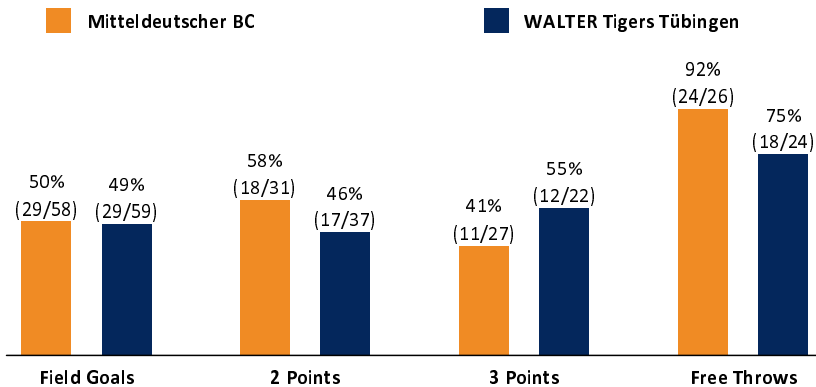

Mitteldeutscher BC

93 : 88 WALTER Tigers Tübingen

Referee: KOVACEVIC Nesa
Umpires: FRÖLICH Henning / BRENDEL Nikolas
Commissioner: GITZLER Jörg

Attendance: 2.200
MBC, Stadthalle Weißenfels, FR 2 FEB 2018, 19:00, Game-ID: 20997

Scoreboard table showing Q1, Q2, Q3, Q4 scores for MBC and TUB.

MBC - Mitteldeutscher BC (Coach: JOVOVIC Igor)

Main player statistics table for Mitteldeutscher BC including columns for No., Name, Min, PTS, 2 Points, 3 Points, Field Goals, Free Throws, and various rebound and efficiency metrics.

TUB - WALTER Tigers Tübingen (Coach: FISCHER Mathias)

Main player statistics table for WALTER Tigers Tübingen including columns for No., Name, Min, PTS, 2 Points, 3 Points, Field Goals, Free Throws, and various rebound and efficiency metrics.

Summary table comparing MBC and TUB across various categories like Rebounds, Assists, Fouls, Turnovers, Steals, Points in the Paint, etc.

EASYCREDIT-BBL.DE

Alle offiziellen Statistiken der easyCredit BBL, Daten, Rekorde uvm. gibt es auf easyCredit-BBL.de! News, Stats, Tabelle und Spielplan für unterwegs: Kostenfrei für iOS und Android in der offiziellen Liga-App!

TELEKOMSPORT.DE

Keinen Korb mehr verpassen - Alle Spiele der easyCredit BBL LIVE und in HD! Erleben sie jetzt das größte Basketball-Angebot Deutschlands zuhause und mobil! www.telekom sport.de

LEGEND
Min Minutes Played
DNP Did Not Play
PTS Points
DR Defensive Rebounds
OR Offensive Rebounds
TR Total Rebounds
AS Assists
ST Steals
TO Turnovers
BS Blocked Shots
SB Shots Blocked
EFF Efficiency = ((PTS + TR + AS + ST + BS) - ((FGA - FGM) + (FTA - FTM) + TO))
PF Fouls
FD Fouls Drawn
+/- Plus-Minus-Rating
* Starters