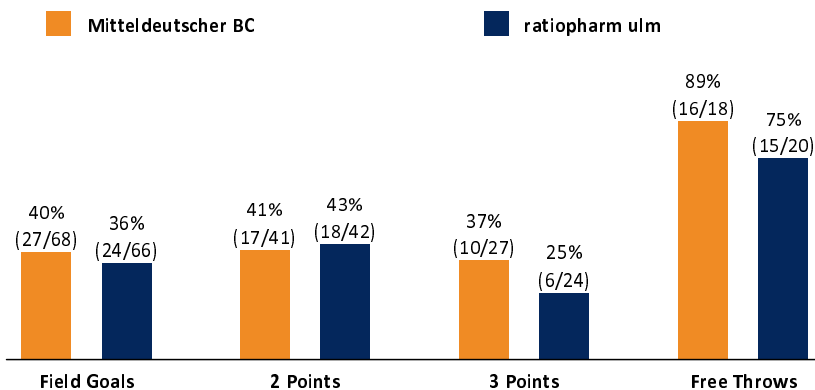

Mitteldeutscher BC

80 : 69

ratiopharm ulm

Referee: STRAUBE Carsten
Umpires: KRAUSE Oliver / BITTNER Steve
Commissioner:

MBC, Stadthalle Weißenfels, SO 8 APR 2018, 15:00, Game-ID: 21069

Scoreboard table showing Q1, Q2, Q3, Q4 scores for MBC and ULM.

MBC - Mitteldeutscher BC (Coach: JOVOVIC Igor)

Main player statistics table for Mitteldeutscher BC including columns for No., Name, Min, PTS, 2 Points, 3 Points, Field Goals, Free Throws, OR, DR, TR, AS, ST, TO, BS, SB, PF, FD, EFF, +/-.

ULM - ratiopharm ulm (Coach: LEIBENATH Thorsten)

Main player statistics table for ratiopharm ulm including columns for No., Name, Min, PTS, 2 Points, 3 Points, Field Goals, Free Throws, OR, DR, TR, AS, ST, TO, BS, SB, PF, FD, EFF, +/-.

Summary statistics table comparing MBC and ULM across various categories like Rebounds, Assists, Fouls, etc.

EASYCREDIT-BBL.DE

Alle offiziellen Statistiken der easyCredit BBL, Daten, Rekorde uvm. gibt es auf easyCredit-BBL.de! News, Stats, Tabelle und Spielplan für unterwegs: Kostenfrei für iOS und Android in der offiziellen Liga-App!

TELEKOMSPORT.DE

Keinen Korb mehr verpassen - Alle Spiele der easyCredit BBL LIVE und in HD! Erleben sie jetzt das größte Basketball-Angebot Deutschlands zuhause und mobil! www.telekom sport.de

LEGEND: Min Minutes Played, DR Defensive Rebounds, AS Assists, BS Blocked Shots, PF Fouls, +/- Plus-Minus-Rating, DNP Did Not Play, OR Offensive Rebounds, ST Steals, SB Shots Blocked, FD Fouls Drawn, * Starters, PTS Points, TR Total Rebounds, TO Turnovers, EFF Efficiency = ((PTS + TR + AS + ST + BS) - ((FGA - FGM) + (FTA - FTM) + TO))