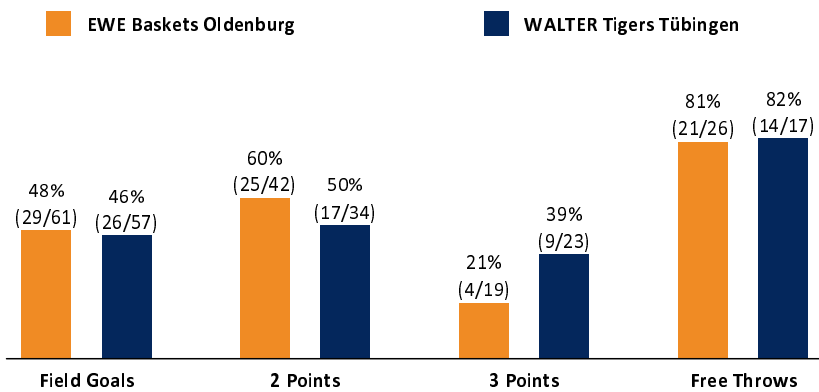

TUB - WALTER Tigers Tübingen (Coach: FISCHER Mathias)

No.	Name	Min	PTS	2 Points	3 Points	Field Goals	Free Throws	OR	DR	TR	AS	ST	TO	BS	SB	PF	FD	EFF	+/-	
7	BROOKS Ryan	19:30	2	1/3 (33%)	0/2 (0%)	1/5 (20%)			3	3	2					2	2	3	4	
8	ZINN Robert	13:54	3	0/2 (0%)	1/1 (100%)	1/3 (33%)		1		1	3		1			1	2	4	1	
9	THEIS Sid-Marlon	29:43	21	1/3 (33%)	3/5 (60%)	4/8 (50%)	10/11 (91%)	2	2	4			2	3	1	3	8	21	-7	
*10	JORDAN Jared	26:06	0	0/1 (0%)	0/2 (0%)	0/3 (0%)		1	2	3	3	1	2			4	2	2	-9	
*12	McCREA Javon	9:23	4	2/6 (33%)		2/6 (33%)		2	1	3		1	4			4	1	0	-1	
*17	MÖNNINGHOFF Mathis	34:31	8	1/3 (33%)	2/3 (67%)	3/6 (50%)			3	3						3		8	-11	
*24	STEWART Barry	27:17	21	7/10 (70%)	2/5 (40%)	9/15 (60%)	1/2 (50%)		1	1	3	4	2			4	2	20	-10	
*30	UPSHAW Reggie	29:04	14	5/6 (83%)	1/5 (20%)	6/11 (55%)	1/2 (50%)		6	6	1	1	1	1		4	3	16	-11	
31	LIND Adrian	4:26	0															0	-1	
35	MAMPUYA Jacob	6:06	2				2/2 (100%)		1	1	1		1			1	1	3	5	
Team / Coach								1	1	2			1				1			
Totals			200:00	75	17/34 (50%)	9/23 (39%)	26/57 (46%)	14/17 (82%)	7	20	27	13	7	14	4	1	26	21	78	-8

OLD	TUB
15 / 23 / 38	7 / 20 / 27
23	Rebounds OR/DR/TR
21	Assists
26	Fouls
15	Fouls Drawn
5	Turnovers
40	Steals
14	Points in the Paint
5	Second Chance Points
11 (51:40)	Fast Break Points
6-0 (39:32)	Biggest Lead
	Biggest Scoring Run
	Lead Changes: 10
	Times Tied: 7

EASycREDIT-BBL.DE

Alle offiziellen Statistiken der easyCredit BBL, Daten, Rekorde uvm. gibt es auf easyCredit-BBL.de! News, Stats, Tabelle und Spielplan für unterwegs: Kostenfrei für iOS und Android in der offiziellen Liga-App!

TELEKOMSPORT.DE

Keinen Korb mehr verpassen - Alle Spiele der easyCredit BBL LIVE und in HD! Erleben sie jetzt das größte Basketball-Angebot Deutschlands zuhause und mobil! www.telekom sport.de

LEGEND
Min Minutes Played   DR Defensive Rebounds   AS Assists   BS Blocked Shots   PF Fouls   +/- Plus-Minus-Rating
DNP Did Not Play   OR Offensive Rebounds   ST Steals   SB Shots Blocked   FD Fouls Drawn   * Starters
PTS Points   TR Total Rebounds   TO Turnovers   EFF Efficiency = ((PTS + TR + AS + ST + BS) - ((FGA - FGM) + (FTA - FTM) + TO))