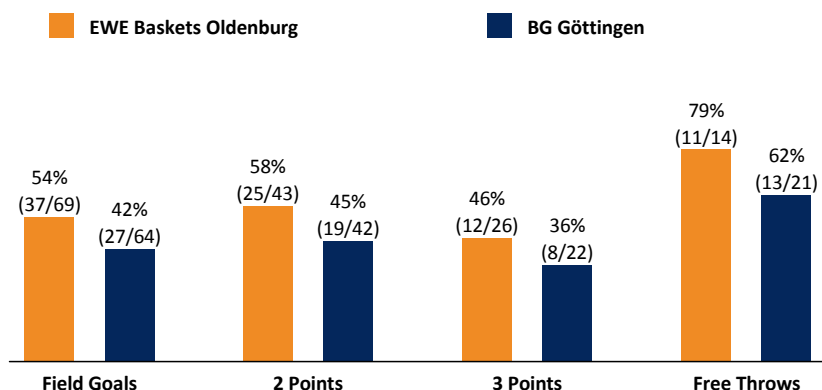

EWE Baskets Oldenburg 97 : 75

BG Göttingen

Referee: REITER Moritz
Umpires: KRÜPER Moritz / BÄNSCH Bastian
Commissioner: HOLSTEN Ingo

Attendance: 5.604
Oldenburg, EWE ARENA, FR 27 APR 2018, 20:30, Game-ID: 21112

Summary table comparing OLD and GOT on various metrics like Rebounds, Assists, Fouls, Turnovers, Steals, Points in the Paint, Second Chance Points, Fast Break Points, Biggest Lead, Biggest Scoring Run, Lead Changes, and Times Tied.