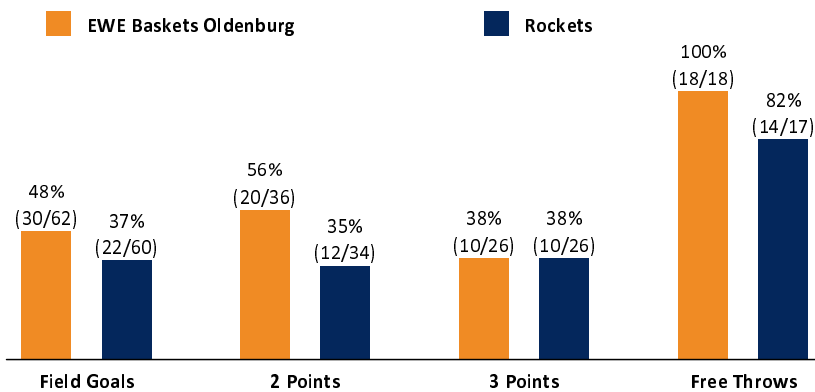

EWE Baskets Oldenburg 88 : 68

Rockets

Referee: LOTTERMOSER Robert
Umpires: KOVACEVIC Nesa / KATTUR Radeesh
Commissioner: UMLANDT Ralph

Attendance: 5.118
Oldenburg, EWE ARENA, SA 10 FEB 2018, 18:00, Game-ID: 21011

Scoreboard table showing Q1, Q2, Q3, Q4 scores for OLD and ERF.

OLD - EWE Baskets Oldenburg (Coach: DRIJENCIC Mladen)

Main player statistics table for OLD team including columns for No., Name, Min, PTS, 2 Points, 3 Points, Field Goals, Free Throws, OR, DR, TR, AS, ST, TO, BS, SB, PF, FD, EFF, +/-.

ERF - Rockets (Coach: PAVIC Ivan)

Main player statistics table for ERF team including columns for No., Name, Min, PTS, 2 Points, 3 Points, Field Goals, Free Throws, OR, DR, TR, AS, ST, TO, BS, SB, PF, FD, EFF, +/-.

Summary table comparing OLD and ERF statistics such as Rebounds, Assists, Fouls, Turnovers, Steals, Points in the Paint, etc.

EASycREDIT-BBL.DE

Alle offiziellen Statistiken der easyCredit BBL, Daten, Rekorde uvm. gibt es auf easycCredit-BBL.de! News, Stats, Tabelle und Spielplan für unterwegs: Kostenfrei für iOS und Android in der offiziellen Liga-App!

TELEKOMSPORT.DE

Keinen Korb mehr verpassen - Alle Spiele der easyCredit BBL LIVE und in HD! Erleben sie jetzt das größte Basketball-Angebot Deutschlands zuhause und mobil! www.telekom sport.de

LEGEND: Min Minutes Played, DR Defensive Rebounds, AS Assists, BS Blocked Shots, PF Fouls, +/- Plus-Minus-Rating, DNP Did Not Play, OR Offensive Rebounds, ST Steals, SB Shots Blocked, FD Fouls Drawn, * Starters, PTS Points, TR Total Rebounds, TO Turnovers, EFF Efficiency = ((PTS + TR + AS + ST + BS) - ((FGA - FGM) + (FTA - FTM) + TO))