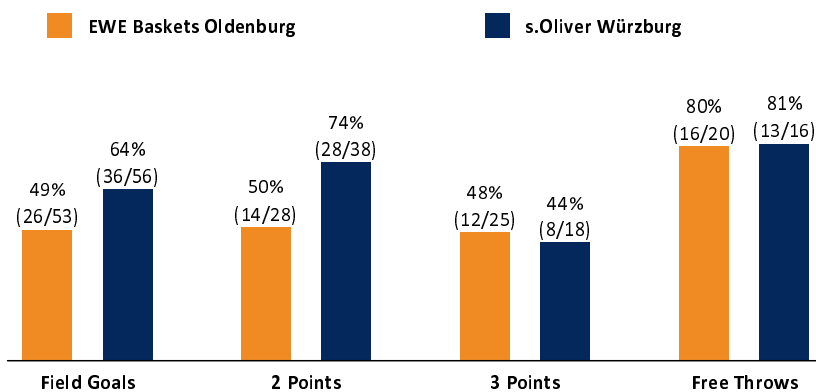

EWE Baskets Oldenburg 80 : 93

s.Oliver Würzburg

Referee: FRITZ Clemens
Umpires: ARIK Tamer / KATTUR Radeesh
Commissioner: UMLANDT Ralph

Attendance: 6.000
Oldenburg, EWE ARENA, SA 14 APR 2018, 20:30, Game-ID: 21083

Scoreboard table showing Q1, Q2, Q3, Q4 scores for OLD and WUE.

OLD - EWE Baskets Oldenburg (Coach: DRIJENCIC Mladen)

Main player statistics table for OLD team including columns for Name, Min, PTS, 2 Points, 3 Points, Field Goals, Free Throws, and various rebound/steal metrics.

WUE - s.Oliver Würzburg (Coach: BAUERMANN Dirk)

Main player statistics table for WUE team including columns for Name, Min, PTS, 2 Points, 3 Points, Field Goals, Free Throws, and various rebound/steal metrics.

Summary table comparing OLD and WUE on various metrics like Rebounds, Assists, Fouls, Turnovers, Steals, Points in the Paint, etc.

EASYSKREDIT-BBL.DE

Alle offiziellen Statistiken der easyCredit BBL, Daten, Rekorde uvm. gibt es auf easyCredit-BBL.de! News, Stats, Tabelle und Spielplan für unterwegs: Kostenfrei für iOS und Android in der offiziellen Liga-App!

TELEKOMSPORT.DE

Keinen Korb mehr verpassen - Alle Spiele der easyCredit BBL LIVE und in HD! Erleben sie jetzt das größte Basketball-Angebot Deutschlands zuhause und mobil! www.telekom.de

LEGEND
Min Minutes Played
DNP Did Not Play
PTS Points
DR Defensive Rebounds
OR Offensive Rebounds
TR Total Rebounds
AS Assists
ST Steals
TO Turnovers
BS Blocked Shots
SB Shots Blocked
EFF Efficiency = ((PTS + TR + AS + ST + BS) - ((FGA - FGM) + (FTA - FTM) + TO))
PF Fouls
FD Fouls Drawn
+/- Plus-Minus-Rating
* Starters