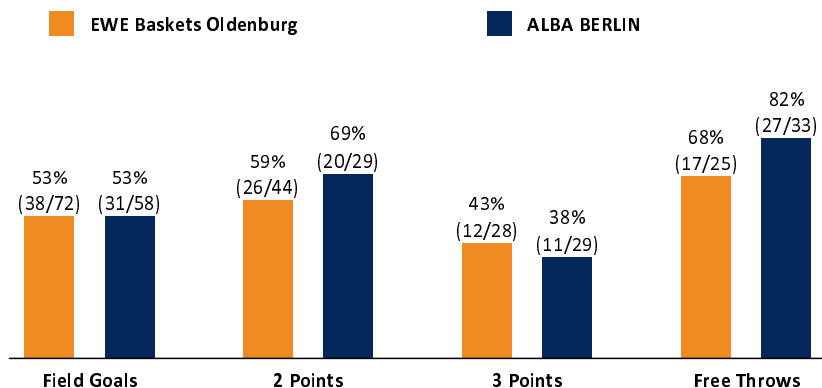

EWE Baskets Oldenburg 105 : 100

ALBA BERLIN

Referee: PANTHER Anne
Umpires: MADINGER Christof / GROLL Julian
Commissioner: HOLSTEN Ingo

Attendance: 5.531
Oldenburg, EWE ARENA, Di 8 MAI 2018, 18:15, Game-ID: 22004

Scoreboard table showing Q1, Q2, Q3, Q4, and OT1 scores for OLD and BER.

OLD - EWE Baskets Oldenburg (Coach: DRIJENCIC Mladen)

Main player statistics table for OLD team, including columns for No., Name, Min, PTS, 2 Points, 3 Points, Field Goals, Free Throws, and various rebound/steal metrics.

BER - ALBA BERLIN (Coach: GARCIA RENESES Alejandro)

Main player statistics table for BER team, including columns for No., Name, Min, PTS, 2 Points, 3 Points, Field Goals, Free Throws, and various rebound/steal metrics.

Summary table comparing OLD and BER on various team statistics such as Rebounds, Assists, Fouls, Turnovers, Steals, Points in the Paint, etc.

EASycRedit-BBL.DE

Alle offiziellen Statistiken der easycrredit BBL, Daten, Rekorde uvm. gibt es auf easycrredit-BBL.de! News, Stats, Tabelle und Spielplan für unterwegs: Kostenfrei für iOS und Android in der offiziellen Liga-App!

TELEKOMSPORT.DE

Keinen Korb mehr verpassen - Alle Spiele der easycrredit BBL LIVE und in HD! Erleben sie jetzt das größte Basketball-Angebot Deutschlands zuhause und mobil! www.telekomspord.de

LEGEND: Min Minutes Played, DR Defensive Rebounds, AS Assists, BS Blocked Shots, PF Fouls, +/- Plus-Minus-Rating, DNP Did Not Play, OR Offensive Rebounds, ST Steals, SB Shots Blocked, FD Fouls Drawn, * Starters, PTS Points, TR Total Rebounds, TO Turnovers, EFF Efficiency = ((PTS + TR + AS + ST + BS) - ((FGA - FGM) + (FTA - FTM) + TO))